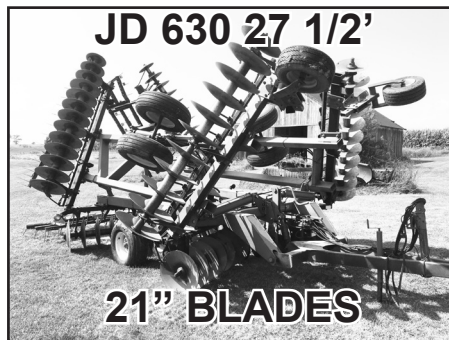

# RETIREMENT FARM EQUIPMENT AUCTION THURS, SEPT 24<sup>TH</sup> - 10 AM

Sale conducted at the Clark County  
Fairgrounds, east edge of Kahoka, MO

JD 8110

Only 2603 Hours

2006 M2 106

Only 35,616 Miles

Kubota DMC 8032R

Only 150 Acres

IH 856

DIESEL

JD 7200 CONSERVATION  
MAXEMERGE 2

8/38" NO-TIL

JD 630 27 1/2'

21" BLADES

Live Onsite and Online Bidding  
More Details & Photos Online

Selling 2006 Freightliner Business Class M2,106, Mercedes 6.4L engine, Allison automatic, KANN 18' Aluminum grain bed, Only 35,616 one owner miles; 2000 JD 8110 4WD cab tractor, 16/4 powershift, Only 2603 one owner hours; 1968 IH 856 W.F. open station tractor, 5221 one owner hours; JD 630 27 1/2' disk, 9" spacing, replaced blades; JD 960 27 1/2' field cultivator, one owner; JD 2700 Hi- clearance 7 Btm. plow; McFarland HDL 38-12 harrow and other Tillage Equipment; JD 750 grain drill w/ grass, one owner- low acreage; JD 7200 Conservation MaxEmerge 2 no-till 8/38 planter; 2015 Kubota DMC 8032R mower conditioner, only 150 acres, 2014 Vermeer TE170 tedder, only 150 acres and other Hay Equipment; Bush Hog 2615 Legend 15' Cutter/ Bush Hog 10' blade; 2014 Classic Central Boiler CL-5036 outside wood furnace, used 5 seasons.