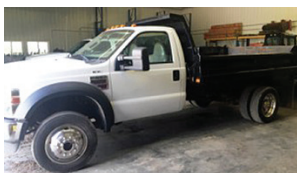

Saturday, October 1, 2016

11:00 a.m.

13848 Hwy F62 E. • Lynnville, Iowa

(North of Pella by Sully, Iowa)

Loading, delivery, and planting available!!
There will be a delivery fee which can be discussed
with Hackert Tree Farm
email: hackerttrees@gmail.com

Like us on Facebook:
www.facebook.com/daugherty.auction/

Follow us on Pinterest:
www.pinterest.com/daughertyau0091/

Hundreds of trees available! Contact Daugherty Auction for a full list!
All trees will be ready for pick-up or delivery except for trees in the 20' range. (These will be dug for delivery to protect them)

Outdoor Equipment:

- *2008 Ford 550 4 wheel drive
  (99,825 miles, Diesel, Drop tailgate, Dump body, Snow pkg, Auto, Bench seats, AC, Tow package 19,000 GVW, Chrome wheels, No rust)
- *2010 Terex pt 80
  (2354 hrs, new tracks, Enclosed cab, Heater, Backup alarm, Bucket included
  3100 lbs lifting capacity, Hi flow & Low flow w/elec hookup, 2 speed, 18" tracks, Hyd quick attach 20 hrs on new service)
- *JD L120 Automatic lawn mower (375 hrs)
- *Troy-Bilt Chipper/shredder
  W/Briggs & Stratton (850 motor)

Trees not pictured:

Double weeping cherry, pecan trees, Black gum, Jack & Jill pear, Swamp white oak, Tulip trees, Kentucky coffee trees

October Glory Maple