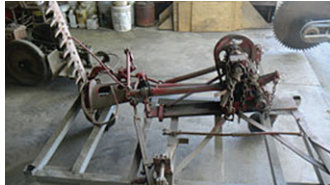

## Farm machinery & equipment:

1976 Honda MT 250, 1976 Rupp American snowmobile  
1976 Chevy Blazer 2 dr (91,000 miles), 3 pt blade  
Bobcat Skidloader & custom trailer, 3pt backhoe  
IH spring tooth, JD disc, rotary mower, 2 bottom plow  
V-bottom alum fishing boat, hayrake (for parts)  
Cub Cadet sickle mower, Cub Cadet snowplow  
JD STX38 tractor w/38" deck, Dilly snowmobile trailer  
Sickle bar mower, old barn doors, (2) woodstoves  
Steel wheel barge wagon, Duracraft drill press  
Large portable milling saw (buzz), bench grinder  
Floor model pipe bender, Seneca Falls metal lathe  
Floor model pipe threader w/attach, cream can  
Manual tire changer, antique hand tools, scrap iron  
(2) sections of safety deposit boxes, many T-posts  
Many wooden posts, paving brick & cylinder blocks  
Antique oak commode, many antique screen doors  
**Lumber:** bridge plank & dimensional  
Large quantity of tubing for building gates  
Wooden picnic tables & benches  
Window air conditioning unit, plus miscellaneous!

Int'l 856 w/dual wheels for rear

McCormick Farmall C w/NF  
Artsway Belly mower 2292

New Holland Stackliner 1037  
bale wagon

International Cub Cadet  
Hydrostatic 123

Int'l 300 utility WF w/loader  
Torque amplifier

1976 18' Starcraft boat & trailer

2 pt log splitter

1971 Ford 100 (96,677 miles)