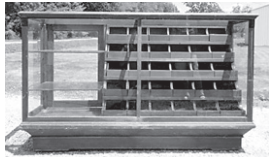

## Sat – Oct 6, 2012 • 9:00 am

**FURNITURE:** Oak claw foot triple curved glass china hutch; Oak side by side curved glass china hutch; Pine double curved glass china hutch; Oak buffet; The Globe & Wernicke Co-Oak 4 stack barrister bookcase; 26"x70" oak Shoe Repair display showcase; Oak 2 dr bookcase; Oak & Mahogany 3 & 5 stack barrister bookcases; 20"x30" JP Coats oak lift top spool cabinet; 17"x17"x17" Walnut spool cabinet; Mission oak bookshelf; Oak commodes; Spoon carved oak parlor table; Marble top fern stands; Mahogany full size bed & matching dresser; Pine built in 2 dr bookcase; Oak desk; Handmade by Adolph Zaploudil drop front oak desk; Mahog. drop front desk; '40's one door china hutch; '40's Mahogany china & music cabinets; Ptd one door cabinet; Qtr sawn oak 8"x27"x11" showcase; Drop leaf stenciled table; Chrome Craft table & chairs; Taupe vintage couch & chair; Child's chair; Camelback trunk; Oak & Mahogany rockers; Walnut mini commode; Mahogany sewing stand cabinet; Metal-wooden looking 4 drawer file cabinet; Religious oil painting of Mary, Oil paintings-C Inness-Fall scenes, Vase w/flowers, etc; Pictures: Series: Dogs in the bar-Poker Sympathy, etc, Gleaner prints; The Hustler; Lone Wolf; Silhouette print; Last Supper, Frederick Oddan-Mountain scene, Oriental sitting in Opium den.