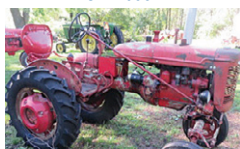

50 YEARS

Find us on **Facebook**
www.facebook.com/daugherty.auction

McCormick Farmall C Tractor!
S#89641

Allis Chalmers B Tractor!
S#B49984

John Deere 3020 Tractor!
WF, 3 pt, S#SNT111R071650R

McCormick Farmall H Tractor!
S#314848X1

John Deere B Tractor!
Narrow Front, S#281085

Allis Chalmers B Tractor!

Ford 8N Tractor!

John Deere B Tractor!
S#253000

John Deere B Tractor!
Tear Drop Draw Bar

Allis Chalmers B Tractor!

Ford 8N Tractor!

Ford 8N Tractor!

20 ft. Tandem axle car trailer!
Ramps, Diamond Plate Tool Box

Hi-Co 3 pt. Rotary Mower

Arps M#AB-7
6 ft. 3 pt. Blade

Massey Ferguson M# 68
3pt. Rotary Mower

Tractors for Parts/Acreage Equipment!

John Deere B tractor carcass w/ 36" rear factory flat wheels
Ford 9N tractor for parts
Allis Chalmers planter (parts)
Dearborn 3 pt. 2 btm plow
Sun-Master 3B-72 Finish mower
3 pt. Post Auger, 3 pt. 8 ft. blade
Tumble Bug, Farm gates
Pull behind dump rake
Hammer mill for parts