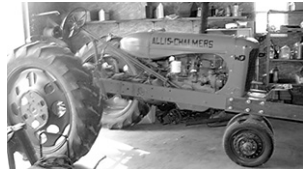

PICKUP, VAN, CAR TRAILER & UTILITY SHEDS:

2001 GMC 1500 SLE 1/2T 4x4 Pickup w/51,xxx Actual Miles, 5.3 Vortex, Auto, 8' Bed; 2001 Mercury Villager Mini Van w/114,xxx Miles, V-6, Auto, PW, PL, Cloth Seats; 16' Bumper Hitch Tandem Axle Car Trailer; 10'x10' Port Utility Shed; 10'4"x13' Port Utility Shed; 10'x7 1/2' Port Utility Shed.

13 AC TRACTORS, RIDING AC LAWNMOWERS,

FARM IMPS & MISC FARM ITEMS:

'79 AC 185 D Tractor w/WF; 18.4x30" Open Station; '49 AC WD Gas Pulling Tractor 15.5x38"; '53 WD 45 Gas Tractor w/WF, Snap Coupler, 14.9x28", Good Cond; '33 WC Gas Tractor w/Round Spoke Wheels; '46 AC C G. Tractor w/NF; '35 AC WC Gas Tractor; '48 AC WC G. Tractor w/NF; '47 AC C Gas Tractor w/NF & 5' Woods Belly Mower; '47 AC WC Gas Tractor on Steel/Rubber Front; AC WC Tractor (Rough); AC WD45 Gas Tractor w/Tricycle Front; AC WD Parts Tractor; AC 130 Riding Lawnmower w/46" Deck & 24HP (1 Yr Old); AC 2085 Riding Lawn Tractor; AC B112 Riding Mower; AC 611 LTD Riding Lawn Tractor; AC B1 Riding Mower; AC Home Steader 7HP Riding Lawnmower; AC B110 Riding Lawn Tractor; 18.4x26" Tires & Rims; Misc Tractor Tires; Belt Pulleys; 18.4x30" Chains; AC 3 Btm Snap Coupler Plow; Big Ox 8' 3 Pt Blade; AC One Btm Plow; Noble 3 Pt 4R Cult; AC 3 Pt 7' Sicklebar Mower; JD Walking Plow; Mounted Buzz Saw; Lawn Roller; 2'x3' Pull Type Trailer; 30'x30" Galv Culvert; Yard Cart; 2 Wheel Planter; Fence Post; Horse Saddle.