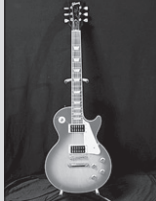

EXCELLENT ANTIQUES, COLLECTIBLES, FURNITURE, MORE! AUCTION

SATURDAY, OCT. 20TH, 2012 • 12:00 PM

Elks Lodge • 5420 NE 12th Avenue • Pleasant Hill, IA 50327

ANTIQUES & COLLECTIBLES: Herschell late 40's amusement park car. Excellent group of duck decoys (Graves, and others); plus vintage hand-carved shorebird examples w/hollow body compartments. Walking sticks; Circa 1900 "Seven gods of Fortune" hand-carved/painted nesting figures.

Bound 1918-1919 Stars & Stripes with lovely cover; WWII Homefront items. Beautiful, framed copy of Ten Commandments presented to former IA Supreme Ct. Justice C. Edwin Moore. Pair of MK VIII RAF Goggles (NIB). Excellent miniature Gatling Gun & CW Cannon replicas. F15C Eagle Cockpit working replica. **Artwork:** Several excellent antique oil paintings, along with more modern prints..see website for details.

VINTAGE GUITARS & RELATED: 1957 Gibson LG-1...terrific vintage guitar! Gibson Les Paul Classic in beautiful Sunburst & Fender Stratocaster, in great condition. Yamaha G100-A acoustic. Vintage Ultrasound 30W Amp, & 90's reissue Fender Vibroverb. Great collection of vintage vinyl. Original 60's Beatles serving tray.