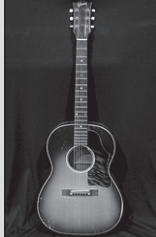

EXCELLENT ANTIQUES, COLLECTIBLES, FURNITURE, MORE! AUCTION

SATURDAY, OCT. 20TH, 2012 • 12:00 PM

Elks Lodge • 5420 NE 12th Avenue • Pleasant Hill, IA 50327

ANTIQUES & COLLECTIBLES: Herschell late 40's amusement park car. Excellent group of duck decoys (Graves, and others); plus vintage hand-carved shorebird examples w/hollow body compartments. Walking sticks; Circa 1900 "Seven gods of Fortune" hand-carved/painted nesting figures.

Bound 1918-1919 Stars & Stripes with lovely cover; WWII Homefront items. Beautiful, framed copy of Ten Commandments presented to former IA Supreme Ct. Justice C. Edwin Moore. Pair of MK VIII RAF Goggles (NIB). Excellent miniature Gatling Gun & CW Cannon replicas. F15C Eagle Cockpit working replica. **Artwork:** Several excellent antique oil paintings, along with more modern prints..see website for details.

VINTAGE GUITARS & RELATED: 1957 Gibson LG-1...terrific vintage guitar! Gibson Les Paul Classic in beautiful Sunburst & Fender Stratocaster, in great condition. Yamaha G100-A acoustic. Vintage Ultrasound 30W Amp, & 90's reissue Fender Vibroverb. Great collection of vintage vinyl. Original 60's Beatles serving tray.

style). Henry Ford Museum replica of Joseph Doll clock. This tall, cased mahogany clock features floral & fan inlays, American Eagle details at the waist, and a lovely porcelain painted dial; Westminster quarter-hour chimes. **Costume & Fine Jewelry:** Great jewelry including matching pin/earring/necklace sets (some from the early 1900's). Gold rings, inc. a great Reames Noodles gold/diamond retirement example, many gold & sterling necklaces. Coins: 30+ Morgan Dollars, Gold Commem. coin, State quarter set in presentation box. Terrific stamp collection, and more.