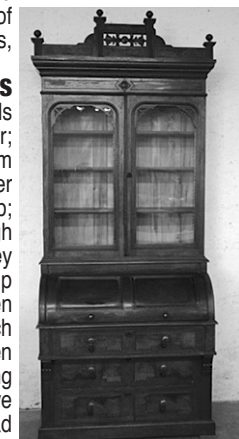

GLASSWARE: Sterling Silver coffee, cream/sugar set; Czech blue decanter; Fiesta: Bulbous orange pitcher, blue & yellow juice pitchers, green cr/sugar; Crystal bowls; Pyrex nesting bowls; Collection of Pyrex & Fireking pcs; Amber Washington Drape Aladdin lamp; Colonial Aladdin lamp; Etched glass spooner, celery, sherbet, etc; Kerosene & finger lamps; 101 pedestal dish; Glass ABC plate w/stork; Spooners; Hand ptd bowls; Sets of silver plated silverware.

ADVERTISING - BOOKS - COINS: Keota adv/collectibles: Picture/terms from- Grimes, Seydel Shoe Store, Keota Produce, Keota Spray, Keota Hatchery, etc, '56 & '58 Homecoming pins, Black/white pictures & postcards, Keota Creamery pitchers, Large collection from Keota businesses; 1931 Keokuk Co atlas; 1948 Morrell Hams calendar-WL West Meat & Grocery-Muscatine; Early Iowa pennant; **Coins: Silver dollars:** 1879, 1881-1886, 1889 & 1890, 1921-'23, 1925, 1926 & 1928; '70's & '80's Proof Sets; Proof mint sets '88-'05; Uncirculated coins:

Books: 1940 & '47 The Bomb-Iowa State; Better Little-Flash Gordon, Air Fighters of America, G-Man, etc.

OPEN HOUSE: Fri - Nov 4th Noon-7 pm. **ORDER OF SALE:** Primitives & glassware. 1:00 pm-Signs followed with furniture. 3:00 pm-Guns & ammo.

Duwa Auction Service LLC: owners

Auctioneers: Dwight Duwa 319-646-6775/319-330-6023 • Jeff Wille

Web: duwaauction.com Terms: Cash or ck w/ID

Lunch-Liberty Hill Catering Not responsible for accidents or theft