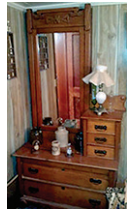

Christmas bells, Breyer horses

(3) Northwood blue dishes

Tons of glassware, many dishes

Fairy lamps, cast iron skillet

(2) Elgin pocket watches

Paperweights, gun cabinet

10 cent candy machine on stand

Parking meter on stand

Antique kitchen cupboard

Gentleman's dresser

Curved glass China hutch

6-8 pairs of vintage Lee Jeans

w/ copper rivets

Executive leather office chair

Plus much, much more!!

Hundreds of pieces of glassware!!