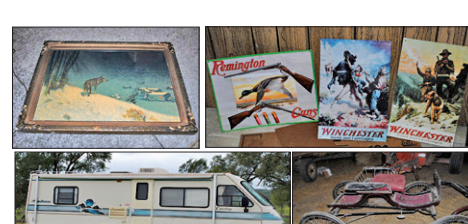

RV Motor Homes & Truck

1994 Coachman Catalina motor home w/47,121 miles, new tires on board generator works good. Couch & table that has bench seating, 2 twin beds, bathroom w/shower, 20' Awning, air conditioner and refrigerator. 2nd Owner; 1992 Chevy model 30 RV motor home w/chevy gas engine showing 74,501 miles. Couch, table, bathroom w/shower, kitchen in rear, seven Seas package, 12 awning, generator on board needs repair & minor roof repair; 1994 Dodge pickup 2500 V8 SLT auto, electric locks, windows 4x2, showing 118K single cab long bed;

All Guns will sell According to FFL Regulations

Bring your FFL Licence

See our website for pictures at roppauctions.com or gpcink.com and click on Ropp Auctions.com

Owners: Estate of the Late Lloyd Bates

Auctioneers Note: Mr. Lloyd Bates was a gun collector for approx 50 years and was very well known far and wide, also he loved to buy, sell and trade horses. He has done a lot of riding. A real cowboy in his day. Any and all announcements made sale day take precedence over any printed material. All items must sell to the highest bidders. This is only a partial listing. Basement home and all out building are packed full. Can not see it all. Buyers must have Driver's License and/or photo ID. See our website at www.roppauctions.com or GPCink.com.

We bring high $$$ buyers to our sellers.

Ropp Auctions

Auctioneers: Norman Ropp, 660-247-1914 • Emory Kempf, 660-287-2012

Lunch by Shooters • Port-a-potties on grounds. conducted by