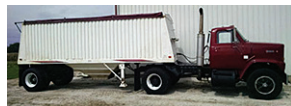

Auction

"We Sell it the Day You Need it Sold!"

Farm Machinery:

Case I-H 2344 (AFS) Combine (S #JJCO174325) new grates, chains, augers (1904 separator hrs/2600 engine hrs) w/ AFX rotor
 1993 Freightliner FLD 120 (620,792 miles), 1995 30' Jet steel boxed grain trailer
 Case I-H 1020 20' Bean head (S#JJco326395), Case I-H 7120 front wheel assist
 Case 1063 corn head 6R, Case I-H 955 planter cyclo-air 12R
 Brent 678 w/scale Auger wagon (like new) w/roller tarp, Turley seeder
 Case I-H 3950 26' folding disc, 9' Kuhns GMD 700 disc mower
 Case I-H 4300 27' Cultivator S# JFH0006838, John Deere 750 15' soybean drill
 GM SS sprayer truck 50' boom (440 engine, 440 raven) S#T17DE9V623943
 1969 GM grain truck w/steel box, I-H 1486 wide front w/2350 loader S# 265013U11623
 1979 GMC Brigadier 671 Detroit engine, 1989 22' Jet steel box trailer
 John Deere Z-465 zero turn mower 62" cut (140 hrs w/25HP engine)
 Westfield WR-80 41' Auger, MK 100-71 Auger, Westfield WR-80 31' Auger
 Cat 14' 3 stage forklift w/hard tires (6191 hrs), Honda 300 Fourtrax 4 wheeler
 1650 gal water tank 110 bu Friesen seed tender, 10 IH front wts (brackets, hubs)
 2 cyl 7HP 60 gal air compressor w/auto reel, Generac 5,000 watt generator
 Acetylene tanks & cart, 500 gal fuel barrel, 100,000 BTU heater, bulk bag carrier
 Hotsy power washer, Raven GPS, Agri-Fab lawn-vac, corn-head cart, bin fan
 100 gal sq tank, 2-3 hayracks of misc, asst tools & farm related smalls
 6' Rotary mower, 12" chisel, 18.4-38 duals, 3 pt bale mover, stack of truck tires 11R-22.5
 Sprayer w/booms & monitor & sonar gun, 2 wheel lawn trailer (no paperwork)
 12.5-155L tire, Toro HMR 1600 mower, drill press, plus miscellaneous!

Case IH 7120

Case IH 2344 w/AFX rotor
1904 separator hrs
2600 engine hrs

Case 1486 w/2350 loader

1979 Brigadier
1989 22' Jet steel grain trailer

1993 Freightliner FLD 120
1995 30' Jet steel box grain trailer