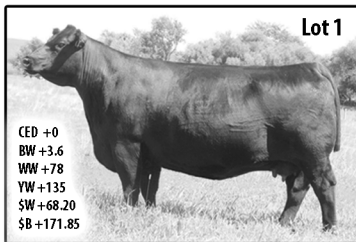

Birthplace of Performance Champions
and EPD Outliers.

SELLING 270 HEAD COMPLETE ANGUS DISPERSION

SATURDAY DEC. 8, 2018 11 AM CST
AT RUSSELL LIVESTOCK, RUSSELL, IOWA

Birthplace of:

- "World Champion Pen of Three Bulls" for ADG at the 2016 Midland Bull Test
- #2 YW and #3 WW EPD sire in the breed: 2XL Exploration 5230
- #12 \$W sire in the breed: 2XL Ragnar 5908
- 50 SPRING PAIRS • 70 FALL PAIRS
- 15 SPRING BRED HEIFERS • 12 PREG RECIPS
- 27 FALL YEARLING HEIFERS • 3 HERD BULLS
- 21 YEARLING BULLS • EMBRYOS & SEMEN

FEATURED SIRE

Baldrige Bronc, Basin Bonus 4345, Mill Brae Identified 4031, VAR Discovery 2240, VAR Generation 2100, Baldrige 38 Special, Connealy Earman 076E, Hilltop Open Range 2279

SERVICE SIRE

KCF Bennett Southside, Mead Magnitude, Byergo Titus, DL Dually, BAR R Jet Black 5063, 2XL Weigh Up 6232, 2XL Generation X 5226, 2XL Exploration 5230

AUCTIONEER
AL CONOVER

This "Ten X" donor dam produced 2XL Generation X 5226, member of the 2016 World Champion Pen of Three Bulls at the Midland Bull Test. Her daughter in the sale is the breed's #2 YW EPD Baldrige Waylon W34 and #5 in the breed, while another is the #2 KCF Bennett Southside daughter for YW. Sells with a 9/25/18 "Southside" heifer calf at side, 5 more daughters and "5226".

This daughter of Basin Excitement was selected from Hoover Angus and produced 2XL Exploration 5230, the #2 YW EPD sire in the breed; 2XL Ragnar 5908, the #12 \$W sire in the breed; and 2XL TenX 5208, member of the "World Champion Pen of Three Bulls" for ADG at the 2016 Midland Bull Test. She sells with a 10/15/18 bull calf by 2XL Generation X 5226. Daughters by VAR Discovery 2240, Baldrige Colonel and Mead Magnitude will also be featured.