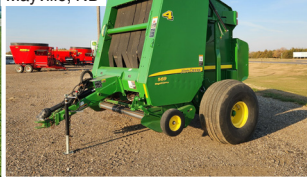

2010 JOHN DEERE 8295R

Wahpeton, ND

2017 CHALLENGER WR9860

Pierre, SD

2019 JOHN DEERE 560R

Mayville, ND

2017 MASSEY FERGUSON 2270XD

Pierre, SD