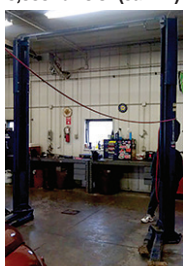

Toro Wheelhorse 210-H (501 hrs)

9,000 lb hoist (car lift)

Single axle lawn mower trailer

Demco car caddy

A/C service  
 station

Chicago 12 spd  
 drill press

Forney welder

NAPA 2 dr cabinet

Branick strut  
 compressor

Sockets

Plastic dispenser

Snap-On diagnostic  
 scanner

7,000 lb hoist (car lift)

Matco toolbox w/key

Steel workbench

Ammco brake lathe