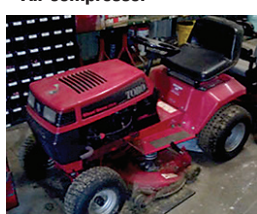

Parts washer

1973 Mercedes 450SL Roadster  
 83,000 miles, mint condition,  
 always garaged, both convertible  
 & hard tops plus additional set of  
 aluminum wheels!

Pressure washer

Air compressor

1984 Chevy work truck w/7' Meyers  
 snow blade

Toro Wheelhorse 210-H (501 hrs)

9,000 lb hoist (car lift)

Single axle lawn mower trailer

Demco car caddy

A/C service  
 station

Chicago 12 spd  
 drill press

Forney welder

NAPA 2 dr cabinet