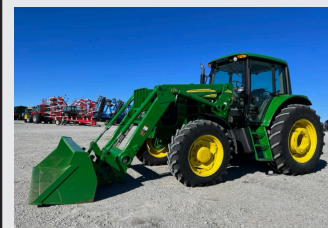

REAL-ORIGINAL-ONE OWNER

*'08 John Deere 7230 w/741 loader, only 562hrs *

DON'T miss out on the chance to buy this tractor!

join us on facebook!

BandEquipmentSales.com | Office 660-663-3363 | Shay 660.605.0839 | Justin 660.605.2346

Terms: Cash, check w/propper ID. Nothing removed until settled for.

Not responsible for theft, accident or inadvertent errors in advertising. Statements made day of sale take precedence over printed material. No items pre-sold. Sale bill subject to change.