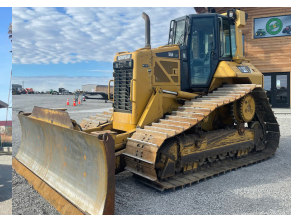

BandEquipmentSales.com | Shay 660.605.0839 | Justin 660.605.2346 | Barney 660.605.0841

Terms: Cash, check w/propper ID. Nothing removed until settled for.

Not responsible for theft, accident or inadvertent errors in advertising. Statements made day of sale take precedence over printed material. No items pre-sold. Sale bill subject to change.