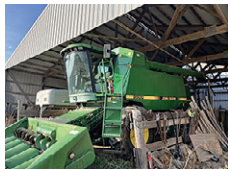

New Holland T6070 Front Wheel Assist Tractor, 16 Sp Power Shuttle Transmission with a New Holland 850 TL Loader-excellent condition

Sunflower 6333- 25' Land Finisher – in new condition! Has finished only 220 acres

Trailers- 2004 Starlight Gooseneck Tandem Axle Flatbed Trailer with 20' bed & 5' Beaver Tail, has two 7000 lb. axles & wood floor; Tandem Axle Flatbed Trailer with 20' steel floor & ball hitch, in excellent condition, no ramps; Gooseneck Tandem Axle older Livestock Trailer with 20' bed, steel construction in good condition

Three Allis Chalmers Tractors 7060-D with full set of front weights & duals; 7040-D with full set of front weights & duals; 185-D wide front, no cab – all will be running on Sale Day

Misc.- Good running older smaller model Bobcat Skid Loader with bucket; 2 like new wood hay rack floors ready for running gears; 6 round bale trailer-older heavy duty model; two bale rings; small 3 pt. blade & 3 pt. 2 prong bale mover; other misc. equipment yet to get out

Flatbed Trailer

Livestock Trailer

**Sunflower 6333
25' Land Finisher**

AC 7060

Parker 605

AC 7040

Parker 505's

Brent Gravity Wagons