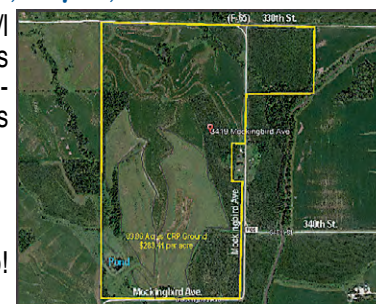

Sale held inside Brayton Town Hall located at 204 County T Road

Farm Location- 3419 Mockingbird Ave., Brayton, Iowa

The Estate of Judy Simpson is offering 357 acres m/l consisting of approx. 300 tillable acres with 83.86 acres under CRP contract until Sept. 30 2025. Annual Contract Rate is \$23,767.00/\$283.41 per acre. Balance is grass, pasture/timber with pond. CSR2 Rating is 69.8 Possession at closing/Available for 2021 crop year