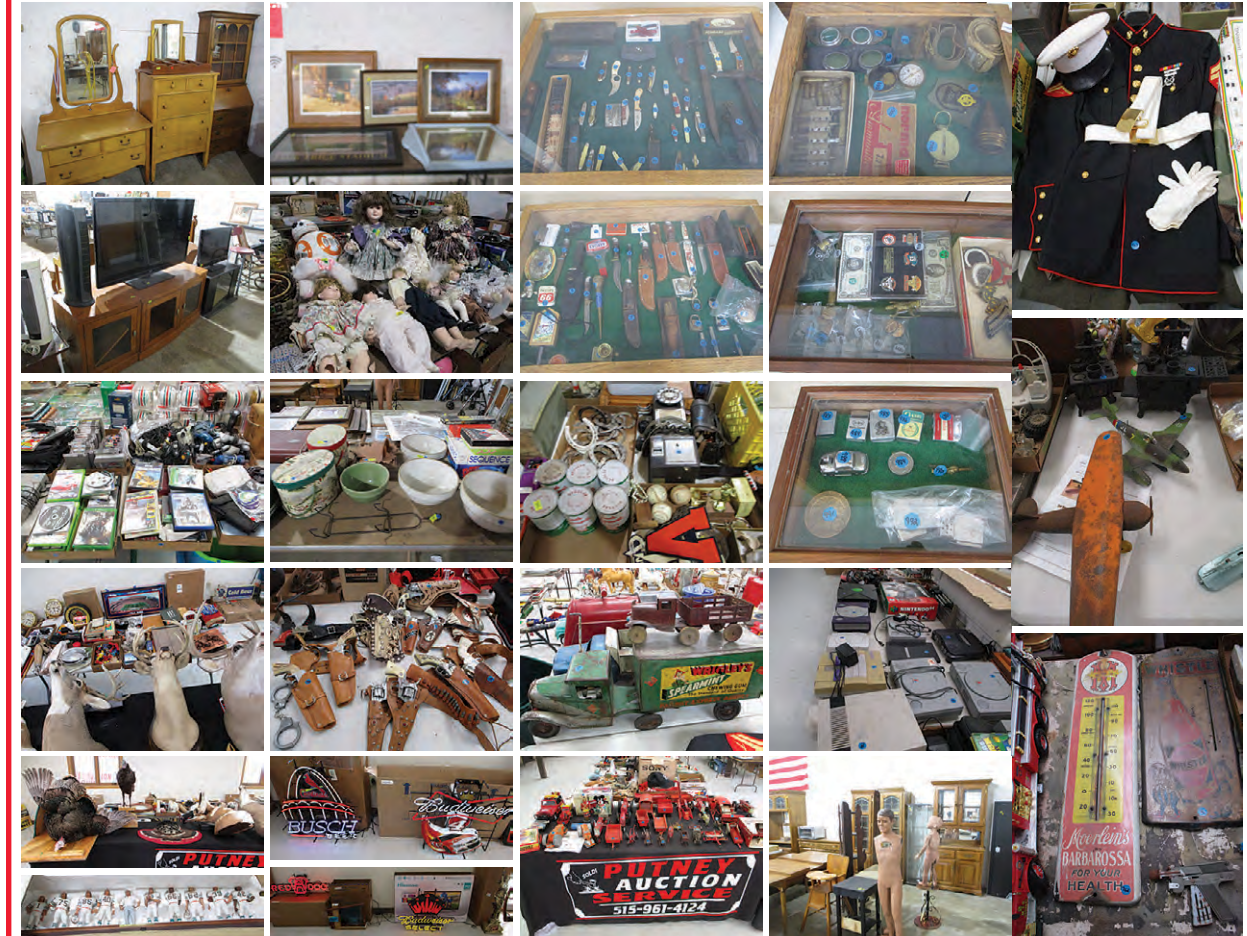

Brand New Case IH 75A
12 Hours, Full Factory Warranty Till October 2022,
Loader, Weights, Shuttle Shift, 12 Spd Trans

$34,000

641-675-3423

RED HOT DEALS

www.hawkeyetrader.com

**25 ~~45~~ Trikes In Stock
Ready To Go
and Building More**

We Install Trike Kits on Hondas, Yamahas, Harleys, Triumphs, Victories, Suzukis & Kawasakis! Get Your Trike Kits Ordered Today!
4 Weeks For Delivery! We Do Hannigan, California Side Car, FBI, Champion, Lehman, Frankenstein, Mystery Design, Motor Trike Kits!
We Also Carry Can Am Spydors.

888-475-2243 • Chariton, IA
www.cc-cycle.com - Click on Trike Gallery!

Prices Starting @ $9,995 For Complete Units!
Kit Prices Starting @ $5,295

2020 Vanderhall Carmel & Venices In Stock!

We Can Finance Kits! Zero Down Financing With Interest As Low As 4.59% WAC

C & C CUSTOM CYCLE
888-475-2243

PUTNEY AUCTION SERVICE
**TOOLS, HOUSEHOLD, PRIMITIVES, LAWN & GARDEN, ANTIQUES,
FURNITURE AND MUCH MORE!!**
ONLINE AUCTION
ONLINE BIDDING ENDS JANUARY 16TH, 2021 STARTING AT 7PM SOFT CLOSE
2612 W. 2nd Ave. (Hwy 92 West) • Indianola, IA 50125
Bid today @ www.putneyauction.com

Stop by Saturday the Dec. 16th from 9am to 4pm for viewing.
Pickup Sunday 9AM to 4PM & Monday 9AM to 12PM

View Photos online @ www.putneyauction.com & www.auctionzip.com

Putney Auction Service
Mark Putney - Auctioneer
2612 W 2nd Ave (Hwy 92 West)
Indianola, IA 50125
Cell 515-249-3676 • Office 515-961-4124

LIKE US on Facebook: Putney Auction Service

Post Frame Buildings

- Shop Houses
- Metal Roofing
- Free Estimates

NISLEY
CONSTRUCTION
641-203-6663
Quality to Last a Lifetime