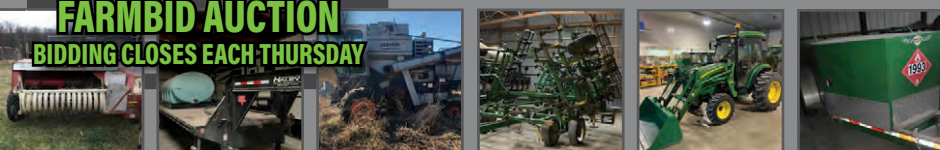

FARMBID AUCTION

BIDDING CLOSSES EACH THURSDAY

MORE AUCTIONS ONLINE! PHOTOS, INFO, VIDEOS AT

DREAMDIRT.COM

JASON SMITH, CAI
(515) 537-6633 Jason@DreamDirt.com

TOM BRADLEY, CAI
(515) 202-7687 Tom@DreamDirt.com

MOVING SALE

SATURDAY, JANUARY 16TH, 2021 AT 11:00 A.M.

WEATHER DATE: SUNDAY 1/17/21 AT 12:00 NOON
FAIRGROUNDS COMMUNITY BUILDING - 1146 W. SUMMIT STREET • WINTERSSET, IOWA

ANTIQUES & COLLECTIBLES: 8 Gal Monmouth crock; 3 Gal Western crock w/leaves; 5 Gal Western crock w/leaves & handles; 2-6 Gal Redwing Cocks; 2 Gal Ruckles crock; 2 Qt brown crock marked Smith-Bricken New York; Some small crocks; 1950's Bundy Trumpet w/case; Hutch Baseball glove; Hibbard lard press; Metal cranberry scoop; Primitive water juicer; Switchman's RR lantern; Hand grist mill; Cast iron potato slicer; Vintage metal mailbox by Armstrong Mfg. Co.; Wagner No. 0 Cast iron skillet; Brass sleigh bells; Yankee Girl Tobacco box; Four stoneware canning jars w/lids; Wind-up toy steam roller; Structo farm truck w/trailer; 1955 Thunderbird model; Apothecary jars; Brass and porcelain door knobs; Winchester 24# scale; 1900-2000 Winchester pocket knives; 2 Winchester screwdrivers; Winchester jack plane #3045; 2 Winchester advertising printer's blocks; Lots of old kitchen items...brass scoop, match holder, Several pieces w/advertising; Several black Amethyst glass items; Stoneware bowls; Yellowware bowls 18 pieces of Irish Belleek; A lot of folding rulers...Rockey Abbey, Stanley Sweetheart Star London, Upson Nut Co., Simmons Redline & more; 8 miniature planes, 2 Brass & 1 Cast iron small miniature anvils; Four wooden tool-boxes; Seven plumb bobs; Mossberg socket set in box; Stanley No.2, No.5 & other wood planes; Many more assorted Vintage tools; and much more. This is just a partial list of items for this auction.

TERMS OF SALE: ID is required to receive bid numbers. We accept cash and checks, no cards. We are not responsible in case of accident or theft. Thank you. LUNCH SERVED

HARTMAN AUCTIONEERING

Steve Hartman - Cell 515-468-7857, Home 515-462-4584
www.hartmanauctioneering.com