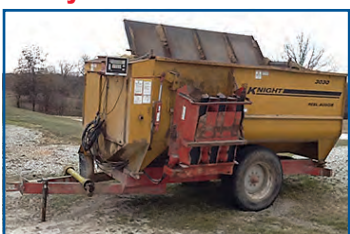

2 Miles N. of Drakesville on pavement
888-371-4710 • 641-722-3505
17549 Husky Trail Drakesville, IA 52552

berholtzer

FARM SUPPLY LLC
Rt # 1 Box 84 MEMPHIS, MO
Feeding Equipment, Cow Comfort, Unloader Parts
Merle Oberholtzer • Phone/Fax: 660-945-3053 • Cell: 660-341-8234

POLY DOME CALF WARMERS
Provides A Comfortable Environment For Newborn Calves, Top Is Hinged And Removable, Floor Is Raised & Slotted
Many Satisfied Customers!!

2650 Haybuster
Large Tires
Self Loading
Excellent Condition
\$15,900