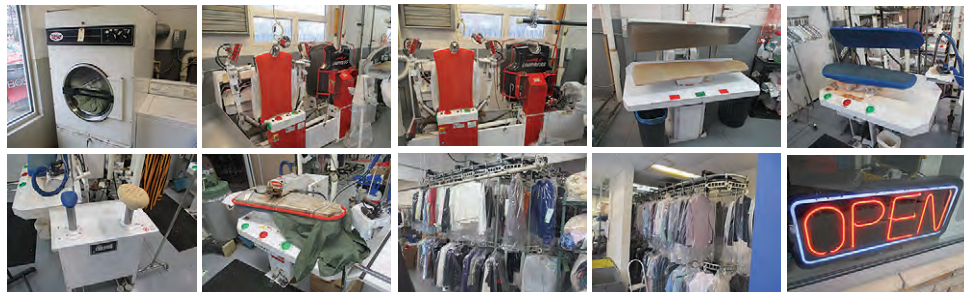

Open for viewing Sunday January 21st and Thursday January 25th 11am - 3pm
Load out Friday, January 26th, 9am - 2PM - One Day Only.
Payment made during the pickup times. Shipping not available

Putney Auction Service

Mark Putney - Auctioneer

2612 W 2nd Ave (Hwy 92 West) • Indianola, IA 50125
Cell 515-249-3676 • Office 515-961-4124

LIKE US on Facebook:
Putney Auction Service

www.hawkeyetrader.com