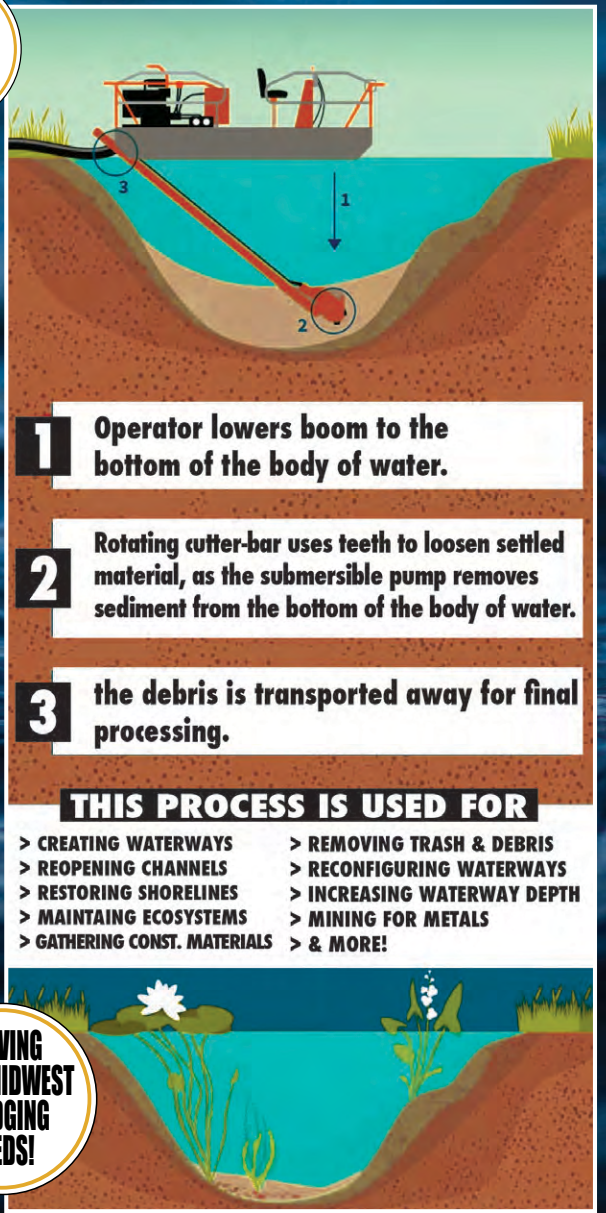

FOR SALE: 40 Acres Of Recreational Ground With 26.66 Acres In CRP (Tillable). North Of Martinsburg, IA.

Greiner Real Estate & Auction LLC
Richland, IA.
Myron Greiner/Broker
319-694-4522 2-5

Post & Pole Frame Buildings

Specializing in:
Post Frame Buildings (Up to 100' Wide Clear Span)
Agricultural • Commercial
Residential • Equine
Heat Formed Metal Roofing & Siding
With 50 Year Warranty

**Quality Workmanship
Best Quality Material**

Everlast Roofing, Inc.
OUR NAME SAYS IT ALL

2 Miles N. of Drakesville on pavement
888-371-4710 • 641-722-3505
17549 Husky Trail Drakesville, IA 52552

IOWA DREDGING

**Doug 641-980-0828
Rusty 515-300-1290
iowadredging@gmail.com**

SERVING IA, MO, IL, NE & KS

Iowa Dredging utilizes a compact dredge engineered specifically to facilitate removal of sediment in HOA Ponds - Sediment Basins Rural - Farm Ponds & Small Lakes.

**Doug 641-980-0828
Rusty 515-300-1290
iowadredging@gmail.com**

CALL US TODAY TO GET YOUR PROJECT SCHEDULED FOR 2021!

SERVING YOUR MIDWEST DREDGING NEEDS!

WHAT IS DREDGING???

DREDGING IS A PROCESS USED TO REMOVE ACCUMULATED SEDIMENT FROM THE BOTTOM, AND IN SOME CASES, THE BANKS OR SIDES OF A RIVER, LAKE, STREAM OR OTHER BODY OF WATER. A SPECIALIZED PIECE OF EQUIPMENT CALLED A DREDGE CREATES A VACUUM THAT SUCKS UP AND PUMPS OUT THE UNWANTED SEDIMENT AND DEBRIS.

Place Your Ad At
www.hawkeyetrader.com