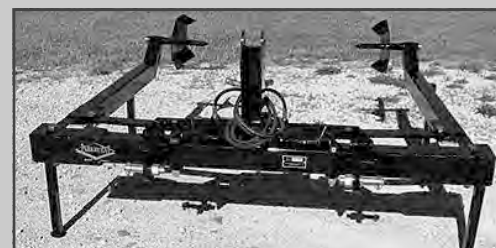

3 Point Bale Unroller by Parkhurst
$1,600

ALL Types of Trailer Repair