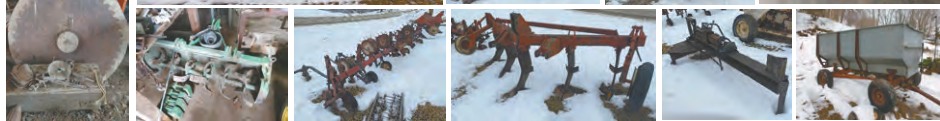

HANDGUN: 9 mil. Hell Cat w/2 clips from Springfield Armory. (Gun permit required)

TERMS OF SALE: ID is required to receive bid numbers. We accept cash and checks, no cards. We are not responsible in case of accident or theft. Thank you. LUNCH SERVED

HARTMAN AUCTIONEERING

Steve Hartman - Cell 515-468-7857, Home 515-462-4584

www.hartmanauktioneer.com

Online Auction

Tractors, Farm Equipment, Saw Mill and More!
See all photos and descriptions on HiBid
Visit daughertyauction.hibid.com to bid online
Bidding begins to end at 7:00 pm CST on 2/13/21
Pick up- 2/14/21- 9am-Noon at 34671 L Ct. Adel, IA

John Deere 4440 w/ Western Dorf Floater
Cat 268B XPS Skidsteer w/ Bucket
John Deere 400 Grinder/Mixer
OMC 596 Round Baler
Massey Ferguson 135 Tractor
John Deere 550 Bulldozer w/ backhoe attach.
Massey Ferguson 620 disc

Grain Carts
Seeders
Feeders
Gravity Flow Wagons
Older Cultivator
3 pt Plows, Forks
John Deere 425 Lawn Mower, 54"
Saw Mill Equipment!!!
Anvil w/ Hardy, Castors
Trailers/Flatbeds
Hydraulic Lift
Tools, Blades, Saws
International Cultivator
Livestock Trailer
Elevator
Steel Press
Log Splitter

Daugherty Auction and Real Estate Services, LLC.

Chad Daugherty ~ Owner/Auctioneer ~ Kelly Daugherty ~ Auctioneer
Adel, Iowa (515) 993-4159 ~ d_auction@hotmail.com

See us on the web at www.daughertyauction.com or "Like" us on Facebook

DREAM HOUSE

ONLINE:
www.chateauhomes.net

CALL MARLA
573-657-7040

LINCOLN HOMES SPRING SALE! Quality Built Modular & Manufactured Home On Display. Factory Direct Prices With Free Set Up & Installation Within 100 Miles.

Lincoln Homes
Hwy 30

Ogden, IA 50212

lincolnhomesia.com
515-275-2717

TFN

CRP SEED MIXES!

Experienced Operators w/Tractor w/wo Drill or Air Seeder Needed Statewide.

FEBRUARY AIR SEEDING SPECIAL!

Our Seed Mix Labels (Tags) Specify "Genetic Origin" & " Production Origin" and are Approved by Missouri NRCS Offices.

We've Been Growing Prairie Seed in Northern Missouri & Southern Iowa and Providing Iowa and Missouri CRP Seed Mixes Since 1987

CALL 641-766-6790
641-340-0294

john@prairieseedsfarms.com

Crooked Creek Angus

PRODUCTION SALE

FEB. 13, 2021

11:00 a.m.

Clarinda Livestock Auction, IA

Selling
the #2 Alternative son in the
breed for $B and $C