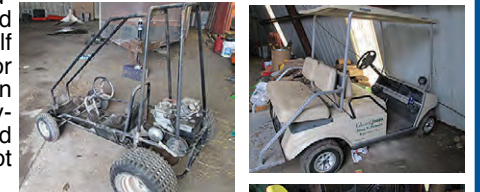

HARTMAN AUCTIONEERING

Steve Hartman 515-468-7857 • 515-462-4584
www.hartmanauctioneering.com