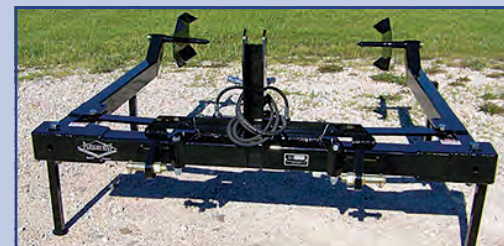

3 Point Bale Unroller
by Parkhurst
$1,600

ALL Types of Trailer Repair