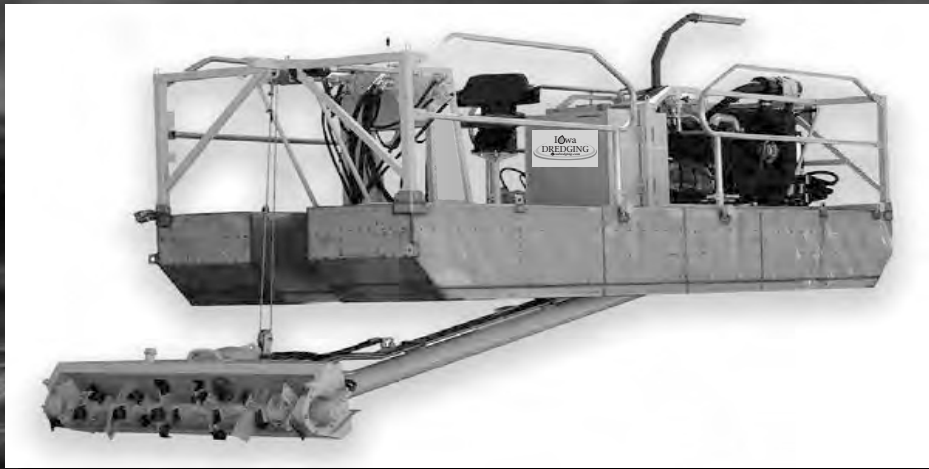

Doug 641-980-0828
Rusty 515-300-1290
iowadredging@gmail.com

**CALL US TODAY
TO GET YOUR
PROJECT SCHEDULED
FOR 2021!**

SERVING
YOUR MIDWEST
DREDGING
NEEDS!

www.iowadredging.com