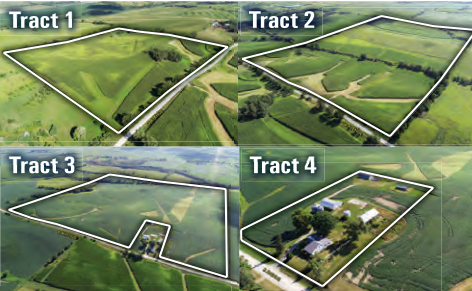

- Tract 1:** 40 acres m/l with an estimated 34.80 FSA cropland acres. Excellent building site potential.
- Tract 2:** 105 acres m/l with an estimated 95.26 FSA cropland acres and 30.92 acres in CRP.
- Tract 3:** 155 acres m/l with an estimated 148.35 FSA cropland acres and 4.1 acres in CRP.
- Tract 4:** 5 acres m/l featuring a home, machine shed, hoop building, barn, outbuildings, and 3 grain bins.