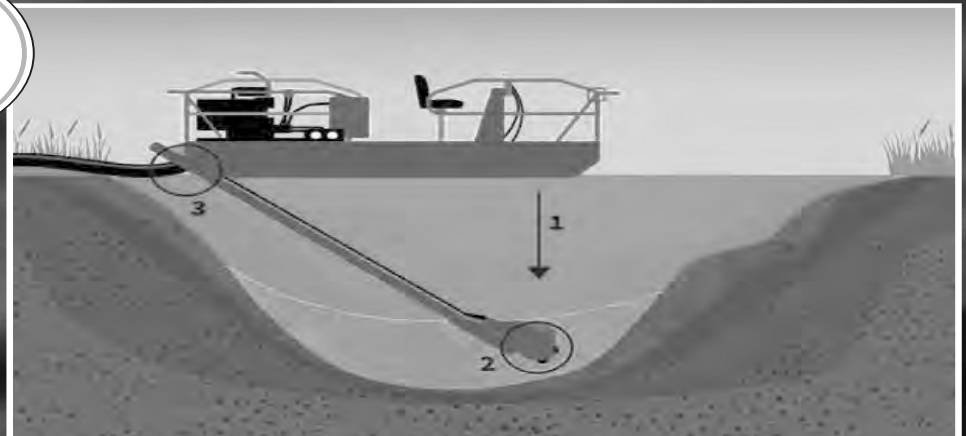

Doug 641-980-0828
Rusty 515-300-1290
iowadredging@gmail.com

**CALL US TODAY
TO GET YOUR
PROJECT SCHEDULED
FOR 2023!**

**SERVING
YOUR MIDWEST
DREDGING
NEEDS!**

WHAT IS DREDGING???

DREDGING IS A PROCESS USED TO REMOVE ACCUMULATED SEDIMENT FROM THE BOTTOM, AND IN SOME CASES, THE BANKS OR SIDES OF A RIVER, LAKE, STREAM OR OTHER BODY OF WATER. A SPECIALIZED PIECE OF EQUIPMENT CALLED A DREDGE CREATES A VACUUM THAT SUCKS UP AND PUMPS OUT THE UNWANTED SEDIMENT AND DEBRIS.

- 1** Operator lowers boom to the bottom of the body of water.
- 2** Rotating cutter-bar uses teeth to loosen settled material, as the submersible pump removes sediment from the bottom of the body of water.
- 3** the debris is transported away for final processing.