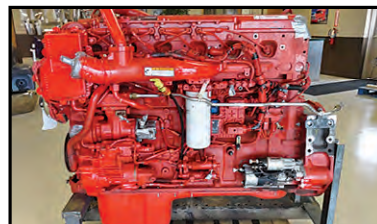

1994 IH 4900
10' Dump Box, Sander, DT-466 230HP,
Auto, 11 Ft Frt Snowblade, 8 Ft Wing Blade,
170" WB, 11R22.5 Tires, 160,785 Miles,
\$10,900

2005 Sterling Tractor
Mercedes 450HP, 10 Spd., Air Ride, 165"
WB, Tires 22.5 85%, Only 225,472 Miles On
ECM & Odometer, Nice Clean Truck
\$27,900