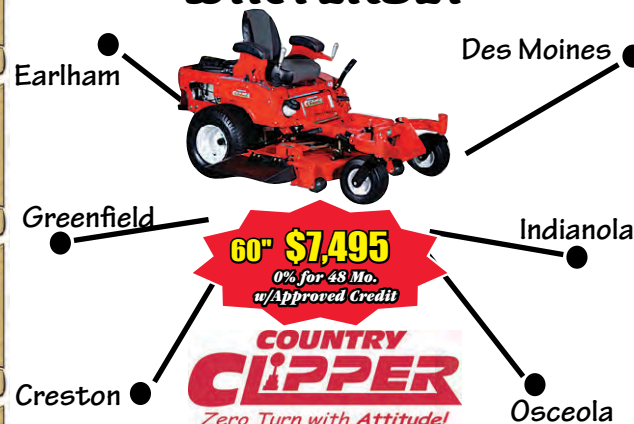

**ALL ROADS LEAD TO
WINTERSET**

60" $7,495
0% for 48 Mo.
w/Approved Credit

Zero Turn with Attitude!

Air Cooled Engines

"Where Service After The Sale Counts"
322 W Summit • Winterset, IA
515-462-5185

*Got Your Squawk On??
Join Hawkie on Facebook!*