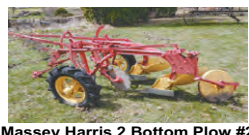

1955 Citroen 77,796 miles, Extra Parts

30' Ralleye Enclosed Trailer

Massey Harris 2 Bottom Plow #28