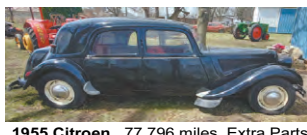

Massey Harris 2 Bottom Plow #28

1955 Citroen 77,796 miles, Extra Parts