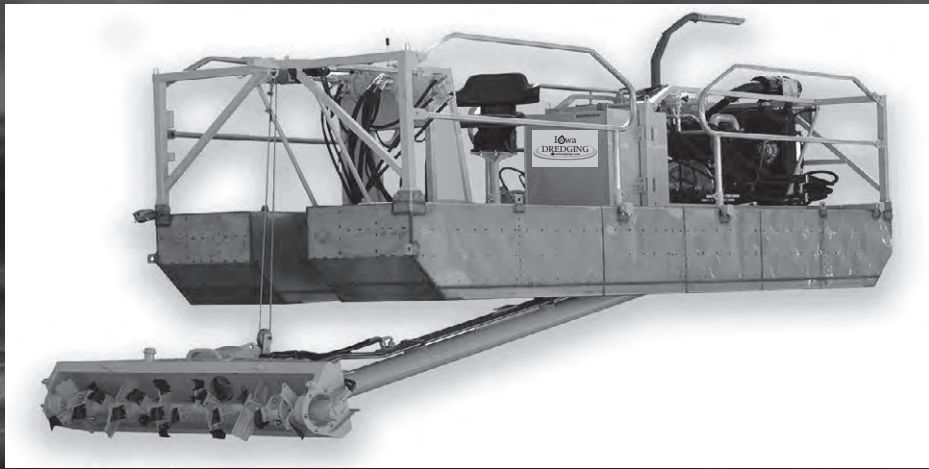

THIS PROCESS IS USED FOR

- > CREATING WATERWAYS
- > REOPENING CHANNELS
- > RESTORING SHORELINES
- > MAINTAINING ECOSYSTEMS
- > GATHERING CONST. MATERIALS
- > REMOVING TRASH & DEBRIS
- > RECONFIGURING WATERWAYS
- > INCREASING WATERWAY DEPTH
- > MINING FOR METALS
- > & MORE!