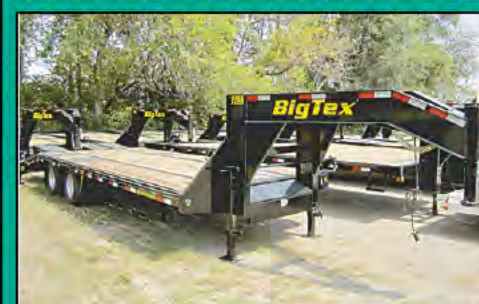

BIG TEX Gooseneck Trailers

New 20+5, 14,000#, 2 Ramps	$5,050
New 20+5, 22,500#, 3 Ramps	$7,496
New 25+5, 22,500#, 3 Ramps	$7,895
New 28+5, 22,500#, 3 Ramps	$8,395
New 30+5, 22,500#, 3 Ramps	$8,495
New 35+5, 22,500#, 3 Ramps	$9,395

Aluma 7712H 77"x12' 2,990 Lb GVWR 4 Tie Loops 5 Yr Warranty

31 23 In Stock

$2,349 w/1 Pc Gate $2,499 w/Bi-Fold

Aluma MCT Starting @ $1,499
Aluma MCTXL Starting @ $1,753

LOOK Ramp Door, 16" O.C. Wall Studs, LED Lights, Wedge Front Side Door
7' x 16' $4,195
6' x 12' $2,750