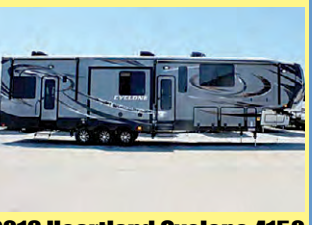

2016 Heartland Cyclone 4150 Toy Hauler
 Generator, 3AC, 3 Awnings, 50" TV, Drop Down Patio, Outside Speakers, Outside TV, Residential Fridge, Fuel Station, Washer/Dryer Prep
\$79,900

2016 Springdale 286FWBH
 Pwr Awning, 1 Slide, Double Bunks, 1/2 Ton Towable, Outside Speakers, LED TV, 15K, AC
\$27,995