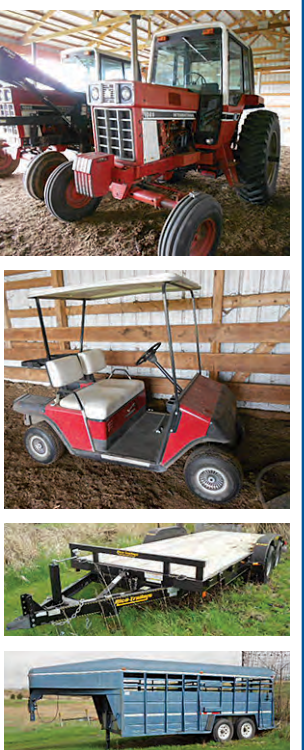

Machinery & Equipment: "EZ Go" Golf cart Ser# 736016 Mfg Code DO693 Nice! IH 1086 w/front end & wheel weights. Tractor is very clean, tin straight, cab nice, (low side of TA out). IH dual hubs; JD 336 sq baler (bought new/always stored inside); IH 1100 pull type sickle mower w/9' bar; Sev 9' sickles for mower, some new; Massey Ferguson 14' Model 52 tandem disc; "Rice Trailer" (new in 2011) 16', bumper hitch, tilt bed w/jack, tandem 3500 lb axles (nice); 1994 GN "Triple H" 18'x6'7" stock trailer w/divide gate & good plank floor (14000 GVWR); Homemade 4 place big bale trailer; Barge wagon w/new floor & hoist; Danhauser commercial grade 3 pt posthole auger, 2 bits; IH 4 bar hayrake w/rubber dolly wheels on rear; Mineral feeders, back rubs, creep feeder & bale rings.

Wood working & shop tools: Craftsman shaper; Performax 12" wood planer; Stihl 029 chainsaw; Craftsman 4 1/2" angle grinder; Power Kraft combo sander; wood lathe & tools; wooden clamps; bar clamps; Craftsman 12" bandsaw/sander; Rockwell drill press; Rockwell Mod 10 tablesaw; Craftsman jointer/planer; misc carpenter tools & shop tools; 2T floor jack; grease guns; load binders; Vinyl pickup toolbox; Metal ATV utility baskets; Gas barrel stand.

Scrap/Parts or "yard ornament" Machinery: Allis Chalmers 4R planter; Allis Chalmers 11'6" tandem disc; JD 10' tandem disc; manure spreader; sq baler; 2 btm trip plow; elevator; IH 5 bar #16 hayrake; galv flare box w/hoist; New Idea side delivery rake on steel wheels; Massey Ferguson 10' disc; barge wagon; dump rake; harrow; misc.

Lumber: Planed walnut, approx 200 boards, 1x6,1x8,1x10,1x12 various lengths from 6' to 10' (All stored inside, Nice).

Furniture: Armoire; china cabinet w/glass doors; cedar chest & queen head board w/full size frame.

See complete listing with photos at www.auctionzip.com

Terms of Sale: All bidders must register w/photo ID to obtain a bid number. Cash, Good Check, MasterCard or Visa are the acceptable methods of payment (3% fee for credit card use). All items are to be settled for day of auction, prior to removal from the premises. Announcements day of sale take precedence over printed advertising. Not responsible for accidents, theft or inadvertent errors in advertising. All items are being sold "AS-IS", no warranty expressed or implied by seller or auctioneer. Food & beverages available.

For more information Contact: Rick Pitt @ 515-201-8652
Thank you for letting us say "Sold"!

Check Us Out!
New Edition Online
Every Thursday Morning!
www.hawkeyetrader.com

24 X 40 $29,900
PREOWNED DOUBLE WIDE:
New Carpet, Delivered & Set,
573-499-9993
qualitypreowned homes.net

TIMED Dealers Inventory Reduction

ONLINE AUCTION

SteffesGroup.com

OPENING: THURSDAY, MAY 29TH / CLOSING: THURSDAY, JUNE 5TH

SPRAYERS
2012 JD 4830, 759 hrs. S/N INO4830XTC0018979
2000 Walker 8810, 275hp John Deere Diesel, 1,500 hrs. S/N W110112100275J
Walker 44, Cummins Diesel
1999 Miller Nitro 200, 200hp Cummins Diesel, 2,240 hrs S/N 21-11907
2005 Sprayer Specialties XLRD 1250, pull

TRACTORS
2009 JD 9530, S/N RW9530P011062
1992 JD 8960, 7,081 hrs. S/N RW8960H004373
1996 JD 8300 MFWD, 11,150 hrs. S/N RW8300P005599
2004 Case IH MXM190 MFWD, w/ Case IH LX172 Loader and Grapple, 5,308 hrs.
Ford 3600, diesel, 6050 hrs.
1981 MF 255, diesel, S/N 9A341402
MF 175, diesel, shows 920 hrs.

TILLAGE
2012 CIH 870, 13 shank ripper
2011 Landoll 6230, 33' disk, S/N 62K0800976
2010 McFarlane RD4030, Reel Disk, S/N 14336
Progressive 6200, Strip Till Bar, S/N 46240125

VAC, TRAILER & TANKS
2012 Rem 2700, 8" Grain Vac, 125 hrs. S/N 3249
2011 Rem 2700, 8" Grain Vac, 201 hrs. S/N 2589
Hesston 565A, Round baler, 540 PTO
1986 Ti-Brook, End Dump 40' aluminum trailer, VIN 1T9EAA20GE021833
Steel Fuel Tanks 3200 gal., 1000 gal., & 500 gal.

COMBINES
2010 NH CR9060, 4x4, Iveco diesel, 817 sep. hrs., 1060 eng. hrs., S/N Y9G112783
2010 NH CR9040, 4x4, Iveco diesel, 1014 eng. hrs., S/N YAG113445
2000 JD 9750 STS, 2,424 sep. hrs., 3,387 eng. hrs. S/N 9750S686411
1998 JD 9610 Maximizer, PRWD, 2,132 sep. hrs., S/N H09610X676826
1990 JD 9500, PRWD, 3,803 sep. hrs., 5,895 eng. hrs. S/N H09500X638698
1990 JD 9500, 2WD, 3,450 sep. hrs., 4,950 eng. hrs. S/N H09500X638986

HEADS
2010 NH 88c, 45' Draper head, w/ J&M TB 6000 Trail-Blazer HD head cart S/N 4255103204
2011 MacDon FD70, 40' FlexDraper head, set up for John Deere S/N 207357
2009 MacDon FD70, 40' FlexDraper head, set up for NH/ CIH S/N 192666
2010 MacDon FD70, 35' FlexDraper head, set up for JD S/N 204254

view SteffesGroup.com for details

Complete terms, lot listings, locations & photos at **SteffesGroup.com**

Steffes Group, Inc. 605 East Winfield Avenue, Mt. Pleasant, IA
319.385.2000 | SteffesGroup.com