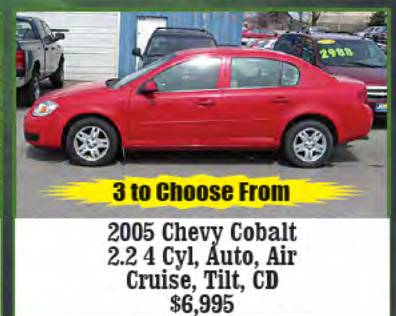

2005 Chevy Cobalt
2.2 4 Cyl, Auto, Air
Cruise, Tilt, CD
$6,995

3 to Choose From