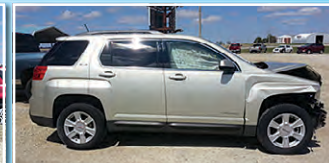

2013 GMC Terrain SLE
4 Cyl, Auto, 4x4, 25K, Front Damage
AS IS $8,600