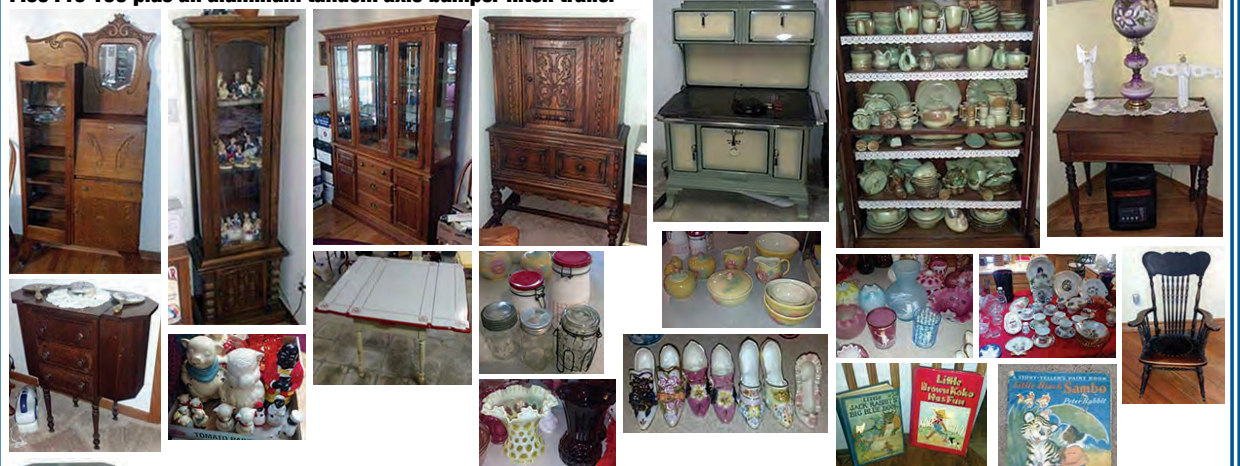

Glassware:

Lots of art glass: (lead crystal, satin, Cranberry, hobnail, Mary Gregory, coin dot, cut glass, Carnival, Fenton & pink depression)
Many dishes: Limoge, Stetson w/22k gold, Bavarian china, Lefton, Flow Blue - Gladys England) Vases (cobalt blue, purple & multi-color) Children's banks (Mickey Mouse, clown & dog)

Snow mobiles:

Polaris (2) 2002 700 RMK, (1) 2004 700 RMK, (1) 2006 600 switchback
Floer Pro 100 plus all aluminum tandem axle bumper hitch trailer

Auction

"We Sell it the Day You Need it Sold!"

John & Donna Penick, Sellers

Daugherty Auction & Real Estate Services, Inc.
Kelly Daugherty, Chad Daugherty ~ Auctioneers
416 Greene St. Adel, IA (515) 993-4159 ~ d_auction@hotmail.com
See Us on the Web at www.daughertyauction.com

The information in this brochure is from sources deemed to be reliable but it cannot be guaranteed by Daugherty Auction and Real Estate Services, Inc.

Personal Property AUCTION

WED, JUNE 4TH, 2014 AT 10 AM

Mt. Pleasant, Iowa - Steffes Auction Pavilion
605 E Winfield Ave, Mt. Pleasant, IA

PICKUP, LAWN SHED, MOWERS
1994 Ford F150, ext. cab; 10'X14' lawn shed; edger; weed trimmer; riding lawn mower; push mowers; roto tillers; sprayer; large butcher's kettle; old license plates; Schwinn Hornet bicycle; exercise bike; weight bench; Minolta telescope; wood clamps; totes; compost barrel; poly folding tables

ANTIQUES
Estey Organ Co., Brattleboro, Vt. pump organ w/ ornate upper shelf; piano stool; curved glass curio cabinet; oak rocker; high chair; desk; mantle clock; wall table; cedar chests; crocks; Northland motor oil sign

PIANO, SLEEP NUMBER BED, FURNITURE
Story & Clark piano; Sleep Number king size bed; Craftmatic adjustable single bed; floral couch & love seat; oak dining room table w/ 6 chairs; GE refrigerator; China cabinet; bedroom set; dresser sets; corner computer table w/ upper shelf; kitchen table & chairs; coffee & end tables; park bench; sanyo TV; couch; easterling sterling silver incomplete set; WM Rogers silverware set; Tudor plate silverware set; coins; toys; childrens books

Complete Details & Pictures at SteffesGroup.com

Betty W. Arnold
Conservatorship along with
Hulme, Sievers & Reddick

Steffes Group, Inc. 605 E Winfield Ave, Mt. Pleasant, IA
319.385.2000 | SteffesGroup.com