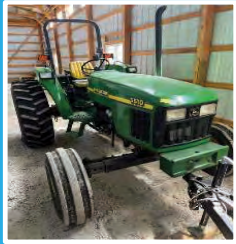

Public Auction

Joe & Teri Johnston

Saturday, June 17th, 2023 10:00AM
1405 Grade Lake Drive, Osceola, IA 50213

Driving directions: south of the Clarke County Hospital, across the dam for Grade Lake to the first driveway on the left.
Note: in case of inclement weather 95 percent of the auction will be conducted inside the large machine sheds or 4-car attached garage. All items in this auction are excellent quality, well cared for, super clean and will suit the most discriminate bidder. Pet free home. Help with loading. Be sure to check out all the additional photos at our website. -Don

NOTE: Large auction! 5 1/2 hour selling time. Watch our website the next several days for more updates!

Household Furniture selling at 10:00 am sharp

(4) queen bedroom suites, side tables, dressers, chests of drawers, and bedding; queen comforters, sheets, pillow shams, etc.; beautiful ornate oak secretary desk; sofas; coffee tables; Grand piano, upright spinet style; smaller Toshiba TV; extra large Toshiba TV; custom built oak entertainment center; sunroom glass-top table with (4) matching chairs; 19th century wooden wind face chair; beautiful large oak roll-top desk; other office supplies; wall-art; vibrating heating lounge chair and foot rest; (6) oak bar stools; dehydrators; slow-cookers; and other items of kitchen and table wear; seasonal art and other decorations; several square and round area rugs; charcoal smoker; 2-chair wrought iron deck furniture; and other items too numerous to mention.

Sporting Goods at 11:30am approx.