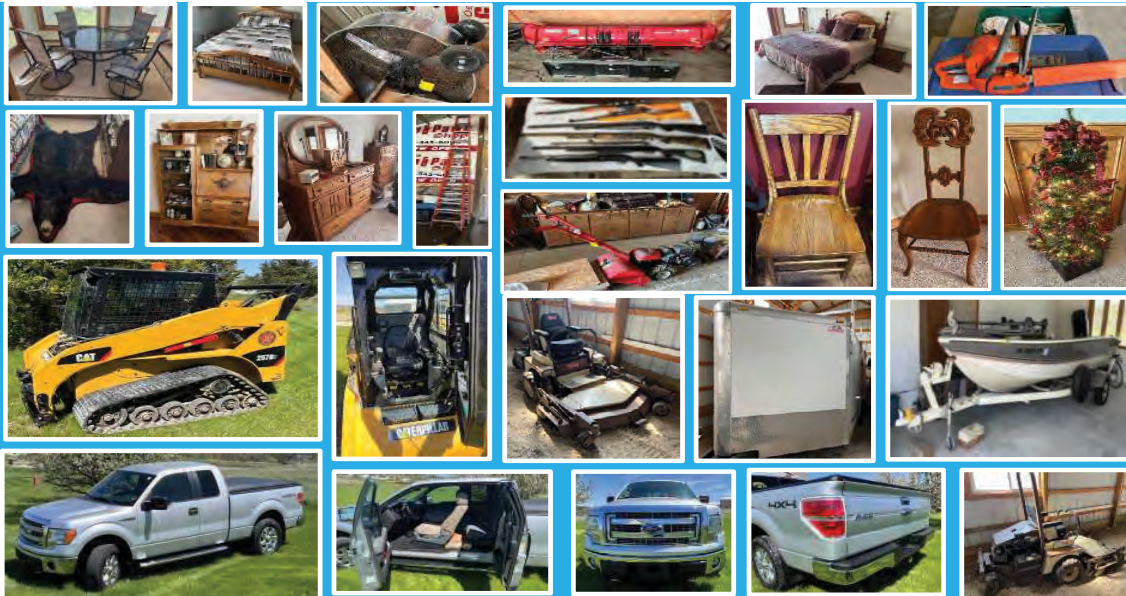

Close out the day with large amount of shop related items to include ladders, rotor tiller, nuts, bolts, screws, come-a-longs, Husqvarna chainsaw, (4) sheets of 1/2" x 3' x 4' flat steel; near-new barn fan on wheels, and other misc. supplies (more descriptions on our website)