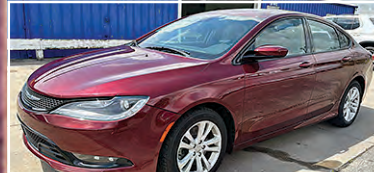

2018 Jeep Compass Trailhawk
 Full Power, Leather, MP3, Satellite Radio,
 114K, **\$17,995**

2014 Grand Cherokee Limited
 4WD, V6, Loaded, Leather, Sunroof,
 Heated Seats, 99K, **\$19,995**

2015 Chrysler 200S, V6, Full Power, Sunroof,
 Leather, AM/FM, MP3 Player, Satellite
 Radio, Keyless Entry & Start, 106K, **\$13,995**