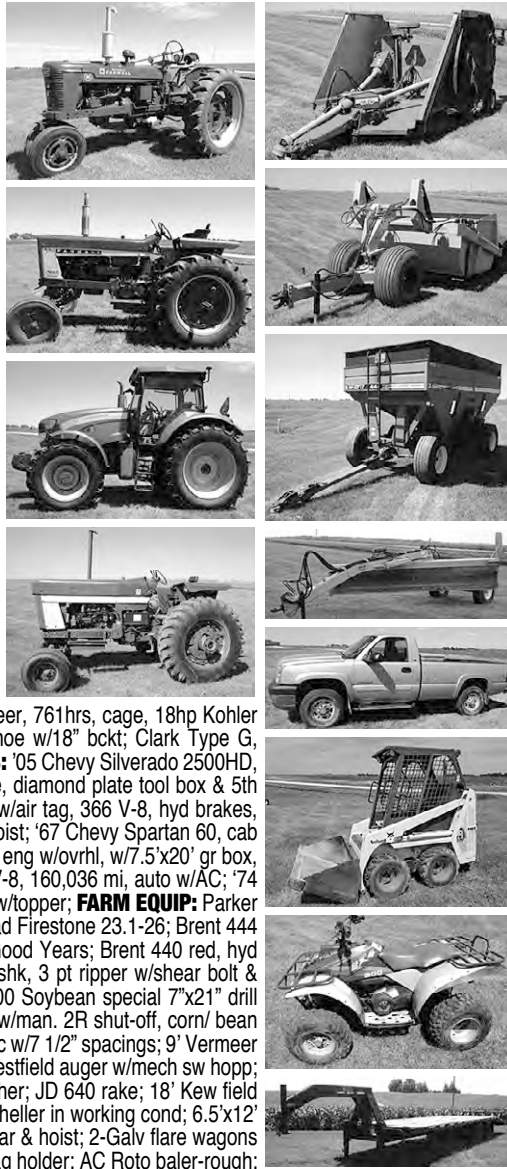

COMBINE: 2010 McCormick XTX145, MFWD, Extra spd, 4x8-32 spd shuttle shift, 1371 hrs, T3 omissions, 540/1000 pto, 3 hyd outlets, 12 frt wts, buddy seat, 2 dr cab, rem. radio, Continental 460/85R-42 & 380/85R-30 w/fndrs; '79 IH 3588, 4724 hrs, 3 hyd outlets, 3pt w/ QH, good TA, 1000 pto, 480/80R-38 near new radial Firestones w/rear duals; '75 IH 766, D, M&W blower, wf, 10,431 hrs, ovrhld, Firestone 18.4-34, axle mt duals, rear wts; '65 Farmall 706, G, wf, recond., new paint, 11,551 hrs w/minimum hrs on ovrhld, good TA, fh, rear wts, 16.9-34, shedded; IH 574 Utility, G, 3 pt, w/IH 2250 mount-o-matic loader-84" bucket, manure bucket & bale spear, 16.9-28 Titans; Farmall H w/overdrive, belt pulley, shell fenders, rear wts, recond., new paint & 12.4-38 Firestones; '53 Farmall Super C, wf, w/ Woods belly mower, 10-36; '50 Farmall M; '47 JD-G, ele start, 13.6-38; Ford Ferguson 9N w/ovrdr, 11.2-28 & new paint; Case RC w/single frt whl, rough; 16.9-34 clamp on duals; 8-100lb IH stamped wts; IH rear wts; 34" Tractor chains; Hiniker cab; '83 JD 6620 Hydro SH combine, 5496 hrs, w/chop, Firestone 28L-26; '93 JD 643-6R-30; '95 JD 918 flex GT w/poly fingers & 3" cut & poly skid plate; Kelderman 6R corn reel; **ORTHMAN DIRT SCRAPER – HYGRADE BLADE – BOBCAT SKID STEER – GN TRAILER – BACKHOE:** 2013 Orthman Ind. FE775-7 3/4 yd soil mover-near new condition; 2013 HyGrade 1400RS 14' pull type grader, w/hyd swing-tilt & off set whls-near new cond; 2001 Kiefer Ind 24' GN fltbd trlr, tandem dually, 10,000lb axles & 5' beav tail w/ramps; '91 Bobcat 440B skid steer, 761hrs, cage, 18hp Kohler Mag eng, 48" bucket; Long Super 1199A 3 pt backhoe w/18" bckt; Clark Type G, 4000lb LP 2 stage forklift; **GRAIN TRUCKS – PICKUPS:** '05 Chevy Silverado 2500HD, 4x4, 105,392 mi, Vortec 6.0 liter eng, auto, AC, cruise, diamond plate tool box & 5th whl hitch; '79 Chevy C-70, 5x2 spd trans, single axle w/air tag, 366 V-8, hyd brakes, 75,041 mi w/425 bu-16" Omaha Stand combo box & hoist; '67 Chevy Spartan 60, cab over truck w/4x2 spd trans, single axle dually, 366 V-8 eng w/ovrhl, w/7.5'x20' gr box, hoist & poly floor; '83 Chevy 20 Scottsdale, 4x4, 350 V-8, 160,036 mi, auto w/AC; '74 Chevy 10, Custom Deluxe, 133,639 mi, 350 V-8, auto w/topper; **FARM EQUIP:** Parker 450 grain cart w/1000 pto, lights & 12 ply diamond tread Firestone 23.1-26; Brent 444 green gravity w/hyd brakes, light pkg, 425/65R-22.5 Good Years; Brent 440 red, hyd brakes, lights 425/65R-22.5 Good Years; JD 2100-5 shk, 3 pt ripper w/shear bolt & light pkg; '06 JD CX15-15' batwing mower; 12' IH 5100 Soybean special 7"x21" drill w/3 seed boxes; Case IH 950-12R-30" frt fold planter w/man. 2R shut-off, corn/ bean drums, spike closing wheels, field ready; 21' IH 490 disc w/7 1/2" spacings; 9' Vermeer 7030 (the Gator) 3 pt disc mower w/540pto; 10"x61" Westfield auger w/mech sw hopp; Glencoe 9 shk disc chisel; 15' Dunham-Lehr cultimulcher; JD 640 rake; 18' Kew field cult; IH 55-3pt chisel plow; MM-Model 1200 pull type sheller in working cond; 6.5'x12' barge wagon w/hoist; 6'x12' barge wagon w/Wards gear & hoist; 2-Galv flare wagons w/hoist; 3.5'x8' – 2 wheel trlr; 3 pt bale mover; Seed bag holder; AC Roto baler-rough; IH 2 bott pull type plow w/clutch lift; **Livestock equip:** Galv calf creep feeder; IH 45 solar ele fencer; Ele fences; Bachtold mower; Posts; Braces; Barbed wire; Johnson tank & electric tank heaters; Fence stretcher; **4 WHEELER – SNOWMOBILE – SHOP – LAWN EQUIP:** Polaris 300-2WD 4 wheeler w/2 stroke eng; Solar 10 gal ATV spry; '80 JD Spitfire 340 snowmobile; Snapper walk-behind snow blower, ele start; IH lawn trailer; Troy Bilt mini tiller; Sears rear tine tiller; JD AC-G7500 port generator; Castair 80 gal Upright 2 stage air compressor; Coats 310 man tire machine; Dura Craft 3/4" drill press; Lincoln 225 welder; 6" bench vise; Clarke sand blaster; 24' Alum. ladder; Hand tools; Tractor tool boxes; Come-along; Log chains; Air chisel; Open end wrenches; 1/2" & 3/8" Craftsman sockets; Jack stands; Handy man jack; Maul; **COLLECTIBLES – PRIMITIVES:** 145# M&H Mouse Hole forge No.176 anvil – damage on top left corner; 60# Vulcan anvil; Monitor pump jacks; Garden gates; Myers OK hay carrier; Carrier track; Lawn ornament wind mill; Cedar Rapids well pump; Post vise; Coast King Corvair convertible girls bike; Western Flyer girls bike; Child's sled; Wooden pulleys; Cream cans; Sprinkling cans; Quaker Oats, Sunshine Biscuits & Bemis seed sacks. **Order of Sale:** Hayrack items, shop / lawn & livestock equip. 12:30pm: Online/live w/Tractors, Construction equip, Combine, Trucks & farm equip. **OPEN HOUSE:** Wed – August 3rd Noon-7pm.

KEITH & JANICE TISH: Owners

For more info contact Gene Tish: 641-891-9116

AUCTIONEERS: Dwight Duwa 319-646-6775 Jeff Wille

Web: duwasauaction.com Terms: Cash or ck w/ID Lunch: Country Cookin
Not responsible for accidents/theft

FOR SALE: 4 – International Square Balers, #s 37, 45, 46 And 430. 573-674-3601 7-15

FOR SALE: Ford 3910, Power Steering, Live PTO, In Good Condition, 2 Remotes. $8,000. 660-341-8089 7-15

FOR SALE: 50cc Scooter, Very Nice Shape, Low Miles; Tonneau Cover For A Ford F150; (2) Hay Rakes. 641-489-2823 641-751-7896 7-15

$10,995