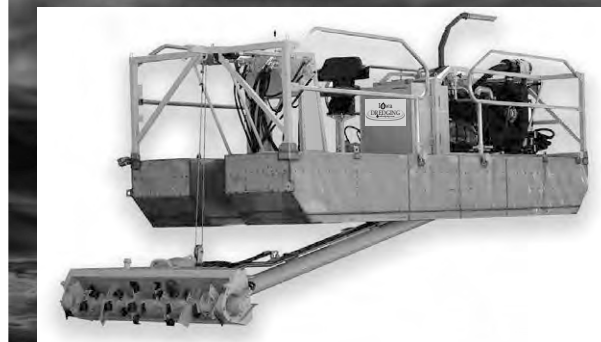

**Doug 641-980-0828
Rusty 515-300-1290
iowadredging@gmail.com**

**CALL US TODAY
TO GET YOUR
PROJECT SCHEDULED
FOR 2023!**

www.iowadredging.com

3-GENERATION ESTATE AUCTION SAT. AUGUST 12 • 10 A.M. 1209 JILL LANE • EXCELSIOR SPRINGS, MO

The family of the late Sharon E Robinson will hold an auction at the home in King's Estate north of the Hospital.

PARTIAL LIST: Beautiful antique & collectible furniture; Table model phonograph; Wall phone; Pitcher pump; Lamps; Coffee grinder; Stone jugs; Sleigh bells; Copperware; Collectible glass &

small items.

Modern items: Kenmore washer & dryer; HD television; Tools include Troybuilt presser washer.

Auction Held in Large Shady yard.

- Auction brochure mailed on request. See website www.pickettauction.com for pictures and listing.

SHARON E. (SHERRI) ROBINSON TRUST BY FAMILY

EDDIE PICKETT AUCTION SERVICE, INC.

816-632-0700 • TRENT MUMM • 660-238-3960

WWW.PICKETTAUCTION.COM