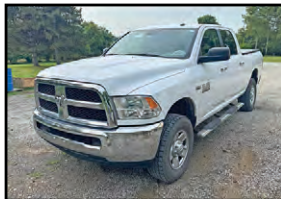

LS9365 '20 RAM 2500 Crew Cab flatbed pickup truck

DQ7514 '16 Ford F350 Super Duty Lariat Crew Cab pickup

JX9039 '16 Dodge Ram 2500 Crew Cab pickup truck

OC9100 '19 Airstream Flying Cloud camper

INVENTORY INCLUDES: pickup trucks, campers, flatbed trucks, roll-off container truck, service trucks, crane truck, utility bed pickup trucks, equipment trailers, passenger vehicles, SUVs, refuse truck delivery trailer and more. *All items are sold "AS IS."* 10% buyers premium applies. **866.608.9283**