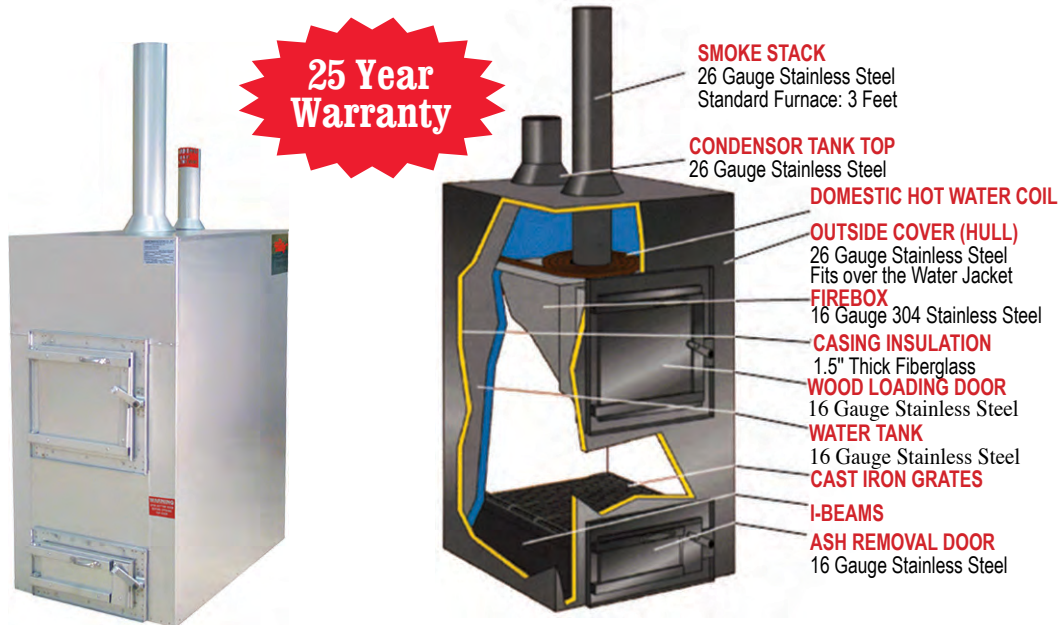

THE HARDY
Original Stainless Steel Outside Woodburning Furnace

First On The Market - Best In The Field!

25 Year Warranty

Enjoy Samples Off The Grill All Day

Big Green Egg
TRAERGER
WOOD PELLET GRILLS

UNITS INCLUDE: Wood, Gas and Electric Fireplaces • Wood, Gas, Corn and Pellet Stoves • Charcoal, Pellet Bar-B-Que Grills & Smokers • Wood and Corn Furnaces, Cookstoves • Stainless Steel Outdoor Wood Fired Boilers and Heat Exchangers