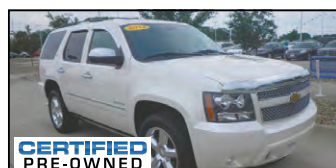

CERTIFIED PRE-OWNED
'12 CHEVY TAHOE
LTZ #F14655A 4WD, ABS
$43,981*