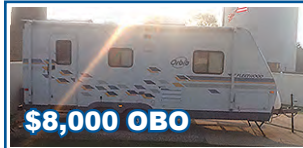

SPECIAL \$8,995
 or \$157/Mo \$0 Down plus t.t.l.wac

C&C Cycle
 Chariton, IA • 888-475-2243
 www.cc-cycle.com

**2005
 Fleetwood
 Orbit 24FQ**
 24' Travel Trailer,
 Ultra Light Camper,
 Queen Bed & Foldout Couch,
 New Tires, New Battery,
 Great Shape,
 Everything Works