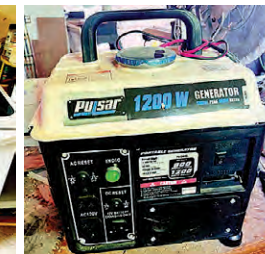

Lawn & Garden Miscellaneous: Some yard decor; alum ext ladder; patio set; bird feeders; gazing balls; rakes, shovels & hoes; golf clubs; asst dream catchers & Native American items; Native American pottery; elec touch lamp, Native American.

Fishing & Handicap Items: Hoveround wheelchair w/charger; regular wheelchair; (1) handicap walker w/brakes; wooden Buddha-like figure; (11) bait casting reels including Mantis, Lew Childre, Daiwa & Zebco; large lot of fishing tackle & lures; Coleman fishing lantern & LP gas stove; MinnKota 36 lb thrust trolling motor; rods & reels; tacklebox w/tackle; MotorGuide trolling motor FW 40 FB for boat; lots more items in each category too numerous to list.

Representative Neal Hostetler • 573-230-1891

See our website for more pictures at RoppAuctions.com

AUCTIONEER'S NOTE: The family has decided to downsize and all merchandise will sell to the highest bidder. Something for everyone!
There will be many more items at this sale that are not listed.

Power House
Food Catering

Conducted by

Ropp Auctions

Porta Pots
Available

Auctioneers: Norman Ropp (660.247.1914) & Richard Yoder

Any and all statements made sale day take precedence over any printed material. Not responsible for accidents.