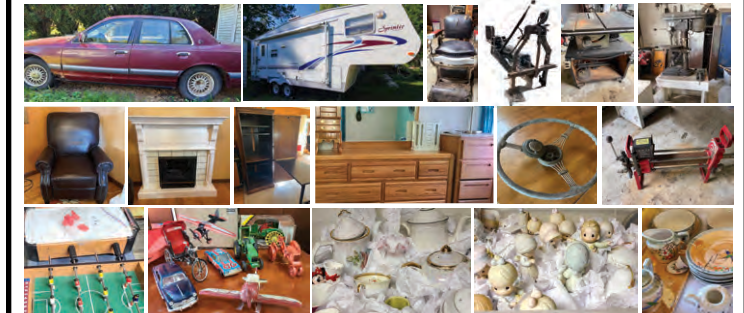

- **Vehicles**
  - 2002 5th Wheel Sprinter Camper by Key Stone
  - 1 slide out, 27 ft.
  - 1992 Mercury Grand Marquis
- **Tools & Parts**
  - Wagner Paint Sprayer
  - Craftsman Big Shop Vac & Tools
  - Chain Hoist
  - 220 Air Compressor
  - Metal Band Saw
  - Craftsman Table Saw
  - Drill Press
  - Small Hydraulic Log Splitter
  - Homemade Heavy Duty 3 pt Hitch Log Splitter
- **Small Tools**
  - Parts Manuals
  - Floor Jacks
  - Sanders & Drills
  - Air Tools
  - Router
  - Grinders & Paint Sprayers
  - 2 1/2 Socket Sets
  - Tap & Die Sets
  - Wheel Pullers
  - Snap Ring Pliers
  - Air Gun
  - Shovels, Rakes, Spades, Towels.
  - Hammers, Saws
  - Parts Washers & 1/2 Barrel of Solvent
  - Misc. Chain Saws
  - Chainsaw Sharpening Kit
  - Battery Chargers
  - Chainsaw Sharpening Kit
  - Battery Chargers
  - Craftsman Air Compressor
  - Pressure Washer
  - Homelite Multi-Purpose Pump
  - Electric Boxes
  - Hyd Fittings, Wire, Chains, Hoses, Other Fittings
- **Partial Barrel Super Blue High Temp. Grease**
- **Tools Carts, Tool Carriers, Tool Boxes**
- **Metal Cabinets**
- **Johnston Middle School Lockers**
- **Air Pump**
- **Antiques**
  - Cross Cut Saw
  - Horse Neck York Collar
  - Coal Miners Lamp
  - Army Gas Can
  - Antique Pressure Cooker
  - 2 Man Chainsaw
  - Banjo Steering Wheel
  - Barber Chair
  - Rope Palleys
  - Cream Separator Tank
  - Oil Lamps
  - Coal Bucket
  - Antique Tools
  - White Antique Dresser & Mirror
- **Collectibles**
  - Shooting Bear Bank
  - Model Tractors, Airplanes, Cars (Antique)
  - Precious Moments
  - Tea Pots, Tea Sets
  - Punch Bowl
- **Antiques**
  - Old Repair Manuals (60's?)
  - 4 Hotley Carburetors
  - Auto Diagnostic Performance Tester
  - Timing Lights
  - Ford Mustang Dashboard
  - Misc. Motorcycle Parts & Fender
  - Car Ramps & Creepers
- **Recreation**
  - Old Trolling Motor
  - Go Kart
  - Skis
  - Fishing Rods
  - Camping Dishes
- **Lawn & Garden**
  - JD LT 155 Lawn Mower 38" Deck
  - Misc. Law Art Items
  - Lawn Windmill
  - White Gazebo Arch
  - Fountain
  - Well Pump
  - Small, Huge, & Big Iron Pots
  - Big Ceramic Flower Pots
  - Bricks
  - Lawn Wagon Cart
  - Rubbermaid Storage Shed (approx. 5x6x4 high)
  - Leaf Blowers
  - Elec Hedge Trimmers
  - Tree Trimmer
  - Well Pump
  - Garden Tub
- **Kids**
  - Books
  - 2 Croquet Sets
  - Small Pedal Car
  - Child's Round Table
  - Child's Desk & Chair
  - Small Rocking Horse
  - Old Tricycle
  - Plastic Wagon, Plastic Bats
  - Tonka Winnebago
  - Tinker Toys
  - Fishing Rod Set
  - Bike Helmet
- **Maché Doll Set**
- **Game Box**
- **Table Top Football & Air hockey**
- **Esacil**
- **Furniture & Accessories**
  - White Electric Fireplace
  - Oak Table & Chair + Ottoman
  - Wood Cabinet w/ Computer or Sewing Desk Fold Out
  - 1 R Upholstered Chair
  - Oak Dresser, Mirror, Lingerie, Nite Stand
  - Wicker Trunk & Wicker Laundry Basket
  - 2 Queen Beds/Frames
  - Designer Table Lamp
  - Large Oak Table Top Jewelry Chest
  - White Wood Table Top Jewelry Chest
  - Sewing Desk & Tubs of Fabric
  - 3 Sewing Machines - White/Bernette/Kemora
  - Wood Bench
  - Wall Art
  - 1 Longaberger Baskets
  - White Dresser & Mirror
  - 6 Upholstered Tan Chairs
  - Glass Top Coffee & End Tables
  - 2 Drawer File Cabinet
  - Bank Beds
  - Dresser & Mirror, Dresser, Desk & Nite Stand
  - Wood Chairs & Folding Chairs & More
  - Wood Rocker, Twin Headboard
- **Kitchen**
  - Bakers Rack
  - Crock Pots
  - Assorted Pyrex
  - Blue Pyrex
  - Coffee Pots, Blenders, Silverware & Everything Kitchen
- **Appliances**
  - Woods Upright Freezer
  - Washer
  - Old Refrigerator