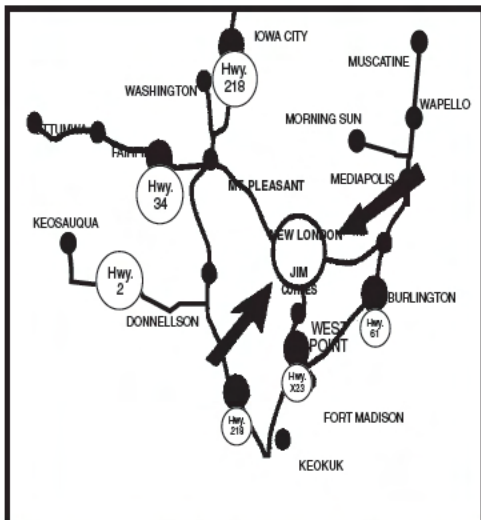

2004 Mercury Grand Marquis Sedan
4 Dr, 50,789 Certified Well Cared for Miles, Leather, 6 Way Power Driver's
Seat, Keyless Entry, Remote Start, Every Available Power Assist, Low
Maintenance, Excellent Fuel Economy. **Only $8,990**