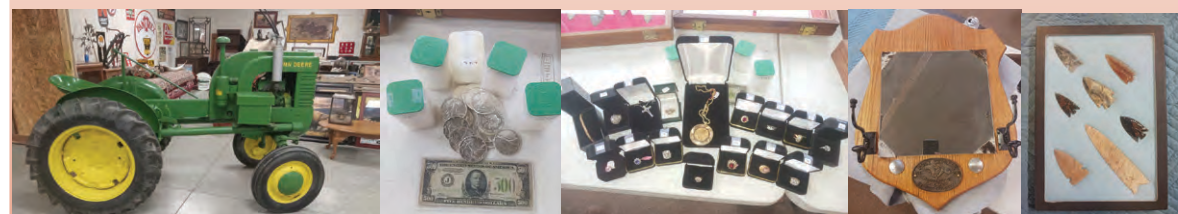

PARTIAL LIST IS:
TRACTOR - Very rare John Deere mdl L 2 cyl tractor, totally restored and runs great, new tires, rarest of all John Deere Tractors, MFG 1934
JEWELRY - Just in time for Christmas! A 3 ct. round diamond solitaire in diamond mount, 1.75 ct. emerald cut diamond sol. in 3 ct. banquette mount, 14K chain & bezel with US $20 St. Gaudens, Gents 14K ring with 3 ct. diamond, ladies 14K ring with 1.29 ct. round diamond sol. on diamond band, 14K ring with diamond diard and .81 ct. high quality diamond sol., 14K gents wedding band with 5 diamonds, 14K ear studs with 4 ct. diamond 2 ct. each side, 18K bracelet with 3 ct. diamond, 14K ring with opals, 14K ring with 3 ct. tanzanite, several rings with 1/2 to 1 1/2 ct. diamond solitaires, 14K ring with 3 ct. diamond & ruby cluster, 14K ring with 4 ct. pink tourmaline, 14K ring with 2.88 ct. tanzanite, 14K tennis bracelet with 12 ct. diamond, several PR diamond ear studs from 1/2 ct. each side to 2 ct. each side, several neck chains with diamond pendants, over 75 lots of gold, diamond and sandstone jewelry from estates all tested and guaranteed authentic - parcel from local estate with several larger diamonds not available for listing at time of sale bill.
NAVAJO JEWELRY - Over 50 lots of sterling silver and turquoise rings, necklaces, pendants, Squash blossom necklaces, earrings and other from Santa Fe and Gallup New Mexico Estate store closing - all artist signed by southwest Indians.
RARE COIN COLLECTION - Almost a full set of Indian head cents with all 1857 and 1858 flying eagle cents, over 500 Indian head cents some in date rolls, over 200 Liberty, Nickels (some in higher grade) over 300 Buffalo Nickels, complete set silver Washington quarters, several rolls of silver quarters, over 400 Mercury dimes, early 1804 1/2 cent, complete set Franklin half dollars, late set of walking Liberty half dollars, over 100 silver Franklin half dollars - Nice collection of Morgan silver dollars including a partial set. Many UNC and key date Morgans including 1889 CC and other rare Carson City dollars, other key date Morgans like 1893-O, 1903-S, 1895 CC and many others, Peace dollar collection, rolls of UNC rare dollar and 1921 Morgans UNC rolls of mixed early date Morgan dollars.
GOLD - Small and large $1 Liberty and princess gold, $2 1/2 and $5 Liberty and Indian gold, $10 Liberty and Indian gold, US $20 Liberty and St. Gaudens, gold, US $50 102 buffalo US $50 gold eagle, Nice collection of authentic gold coins, 12 pc gold type set, 1 old eagle type set.
SILVER BULLION - Monster box of 500 American silver eagles, over 500 1 oz. silver buffalo rounds, 5 and 10 oz. silver bars, 100 oz. silver bars other 1 oz. silver rounds. A great collection of 125 lots of gold and silver coins. Coins sell starting at 12 noon. All coins and bullion guaranteed authentic.
ANTIQUES & COLLECTIBLES - Nice selection of oak and walnut parlor tables (some with marble tops), mission oak library table, oak beveled wall mirror with coat hooks, several old bronze lamps with leaded glass shades, large hanging leaded shade, several Persian carpets in different sizes, kitchen cupboard with embossed doors, several fancy wall clocks, advertising wall clock, nice collection of primitives and stone jars and jugs dating back to Civil War, spool cabinet, drop leaf table with 4 steer hide bottom chairs, cast iron toy and bank collection, nice assortment of porcelain covered metal signs, cut glass and china, oak wall hanging shields with coat hooks and mirrors, 8 ft. tall painted aluminum rooster.
COWBOY, INDIAN & OLD WEST COLLECTIBLES - Colorful large steer hide (well tanned) Nice western art collection by well known artists, buffalo skull with horns, cow skull, nice wall hanging buffalo head, large elk head with 6x6 antlers, plus other nice taxidermy, old wooden treasure box, law officer badges, cast iron Winchester plaque, large wall hanging steer horns, horse shoeing nail and equipment box, 7 ft. hand carved wooden cigar store Indian, nice collection old Indian art paintings, Navajo rugs, collection of flint points both individual and in frames, in types like Dixon, Clovis, Cumberland, Dalton and others, pipe tomahawk with tacked stem and beaded sash, black foot type war shirt, dress with beaded top, snow shoes, weather vanes, Frederic Remington done in the open 1901 world's fair art sketchbook, Frederic Remington and other bilon large statuary
ANTIQUE GUNS COLLECTION - Winchester mdl 1873 22 short lever action rifle, Remington 10 ga. coach gun marked with Wells Fargo & Co., Colt SA army 44 Frontier six shooter, Winchester mdl 92 38 wcf, WWI training rifle, Kentucky half stock training rifle, rare Parker 20 ga. 5x5 double, plus other old fire arms - double holster rig with studwork, George Madis Winchester gun book.
TAXIDERMY - Very nice large collection Deer & Bear, Small Animals, Hides And Horns.
KNIFE COLLECTION - Nice assortment of hunting and skinning knives, several bone handle pocket knives, hatchets, butcher set.
SPECIAL PRE CHRISTMAS buffet with smoked turkey, ham, and lots of other goodies. For our wonderful customers. Drawings for free merchandise each hour with a 1 ct. diamond ring drawn for at the end of auction Saturday and necklace with diamond pendant drawn for at the end of auction Sunday.