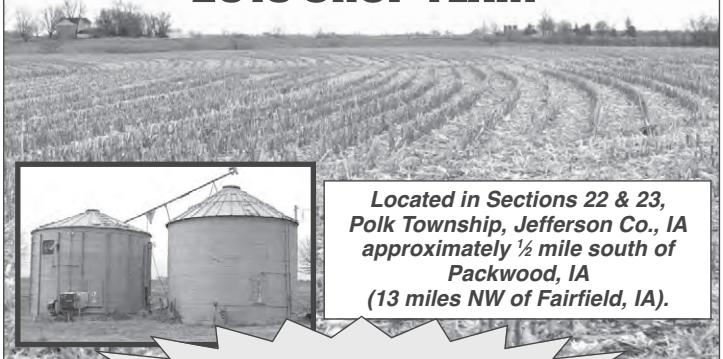

MACHINERY CONSIGNMENT AUCTION

MONDAY, DECEMBER 29TH, 2014 • 10:00 AM

2805 95th Street • Allerton, IA

6 Miles East of Hwy 65 on County Hwy J54
or 5 Miles South of Allerton, IA, on County Hwy S22.

Taking Consignments For All Kinds of Hand Tools,
Machinery & Ag Related Items.

Terms: Cash, Good Check or Credit Card with 4% Service Fee.
Not Responsible for Theft, Accidents or Inadvertent Error in Advertising. Lunch on Grounds.
www.wagner-pruntyauctionsllc.com • www.auctionzip.com

WAGNER-PRUNTY AUCTIONS, LLC

Burton Prunty, 641-344-9595 • Don Wagner, 641-931-6832
Scott Prunty 641-344-6683 • Doug Goben 641-344-4746
Art Snider 641-777-6413

2009
Kawasaki
Mule 610,
4x4,
486 Hrs.

$5,395

C&C Cycle
Chariton, IA • 888-475-2243
www.cc-cycle.com

VACATION RENTAL: Lake
Of The Ozarks, 3 Bedroom,
2 Bath, Waterfront Condo,
Located At Lands End, 1 Mile
From Outlet Mall, Call.
641-919-4348 TFN

WE BUY HOUSES: And Take
Over Payments, Any Condition.
Leave Message.
515-963-6940

Jefferson County, IA LAND AUCTION

AT THE PACKWOOD COMMUNITY CENTER, PACKWOOD, IA

FRIDAY, JANUARY 9 AT 1:00 P.M.

318 ACRES ± SUBJECT TO SURVEY • 2 TRACTS

FARM SELLS FREE & CLEAR FOR THE
2015 CROP YEAR!

Located in Sections 22 & 23,
Polk Township, Jefferson Co., IA
approximately 1/2 mile south of
Packwood, IA
(13 miles NW of Fairfield, IA).

**HIGHLY PRODUCTIVE
TILLABLE FARMLAND!**

VIRGINIA SMALL ESTATE
JAMES SMALL & MARY HILYARD - OWNERS

Representing & Closing Attorney:

Timothy D. Roberts • Anderson, Roberts, Porth & Wallace, P.L.C.
524 North Main Street • P.O. Box 1339 • Burlington, IA 52601
Phone: 319-754-7585

FOR ADDITIONAL INFO., CONTACT:
JIM HUFF 319-931-9292 OR JEFF HOYER 319-759-4320

Call for a detailed color brochure!
Additional info. available online - Scan the code, or visit:
www.sullivanauctioneers.com

Sullivan Auctioneers, LLC • 217-847-2160 • Lic. 444000107

2108 Highway 5
Bussey, Iowa 50044
641-943-2573

Let us help you
"Stuff your
Stocking"
With Savings
For A New
Home.

Order a new home between now and December 31st, 2014.
We will give you a **$5,000 discount "stocking stuffer"** of
your choice; use it as a discount off your contract; purchase
new furniture, or buy yourself a BIG screen TV! These are
Just a few suggestions.

Two new lot models ready to tour.

**Holiday Hours
Office Closed**

**Dec. 24- Dec. 29
Jan. 1- Jan. 3**

Announcing Winter Hours

Effective Immediately
Monday - Saturday
9:00 am to 3:00 pm

After hour appointments are available.

No worries... you can tour our homes 24/7
www.devorefactorydirect.com or
on facebook @DeVore Homes!

Some Restrictions may apply. Call for details at our toll free number:
877-433-8673

RECREATIONAL

FOR SALE: Kawasaki 300,
2002 With Or Without Winch,
$2,500. Call After 5:00 PM.
641-895-4029
12-12

FOR SALE: 2014 Polaris
Ranger, 4x4, 570 Midsize
Green, 62 Hours, $8,200 OBO.
641-485-1198
12-12

FOR SALE: Golf Carts,
Yamaha EZGO, Club Car, Lift
Kits, ATV Tires, Rear Seats,
We Have It All! We Service
All Brands & Everything Is
Guaranteed! See Pictures &
Prices At www.rustylatimer.com
or Call Centerville, IA.
641-895-0075 TFN

EMPLOYMENT

DRIVERS: Great Pay, Benefits/
Home Time. Lots Of Work &
Miles. No Layoffs. CDL-A 1 Yr.
OTR Exp. Pet Friendly.
800-831-4832 x1406
12-12

CDL LICENSES: In 24 Hrs,
Training & Automatic Truck
Furnished. CDL For All States.
American CDL Training, LLC.
www.americandcl.com, St.
Joseph, MO. Now Accepting
Visa & Mastercard.
660-254-2541 TFN

KEOSAUQUA SALES CO

Results Sat, Dec 6

Butchers 59.00-65.50/cwt
Sows 61.00-70.50/cwt

Lambs under 90# 165.00-185.00/cwt
Lambs over 110# 149.00-155.00/cwt
Ewes 61.00-69.00/cwt

Nanny goats $67.00-147.00/hd
Kids 40-70# $95.00-157.00/hd

Strs	Hfhrs	Blk	422	324.00	Bwf	340	297.50
Blk	471	321.00	Bwf	456	274.50		
Bwf	526	316.00	Bwf	546	260.00		
Bwf	603	270.00	Mix	605	250.00		
Blk	627	266.75	Charx	645	260.00		
Mix	656	259.00	Mix	702	230.00		
Bwf	735	244.00	Blk	793	220.00		
Blk	763	238.00	Blk	808	218.00		
Blk	863	230.50 load	Blk	962	192.50		

Pound bulls $111.00-135.50/cwt
Pound cows $91.00-124.00/cwt

Special Cattle Sale • Sat, Dec 20